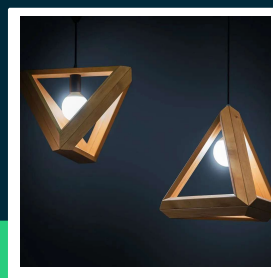

LED bulb 3.7W E14 P45 4000K

SKU 214174 EAN 3800157665391 VT-1819

Related products (SKUs): 4174, 4123, 4124, 214123, 214124, 2141236, 2141246, 2141746

TECHNICAL SPECIFICATION

Power	3,7W	Frequency	50Hz	Master carton	5
Equivalent power	25W	Power factor	>0,4	Brand	V-TAC
Luminous flux (lm)	320 lm	CRI	80+	Warranty	2y
Light color	Neutral white	Material	Plastic	Certifications	CE, EMC, ROHS
Color temperature	4000K	Housing color	Matte opal	Efficacy (lm/W)	85 lm/W
Beam angle	180°	Type	Light sources	ETIM	EC001959
Voltage	230V	Dimming	NIE	CN code	8539 52 00
SKU	SKU 214174	IP rating	IP20	EPREL	969297
EAN barcode	3800157665391	Ignition time (100%)	0.001s		
Product code	VT-1819	Operating conditions	-20° +45°		
Energy class	F	Size	45x80mm		
Base	E14	Product weight	0,02		
Shape	Ball	Volume	0,000216		
LED module type	SMD	Pack length	46mm		
Lifetime	20000h	Pack width	46mm		
Input voltage	AC:220-240V, 50Hz	Pack height	82mm		

**LED bulb 3.7W E14 P45 4000K**

SKU 214174 EAN 3800157665391 VT-1819

Related products (SKUs): 4174, 4123, 4124, 214123, 214124, 2141236, 2141246, 2141746

Product description

- Energy consumption lower by 80% compared to traditional light sources
- Very long life
- No UV or IR radiation
- Instant start and 100% light
- Low operating temperature
- Direct replacement for traditional light sources