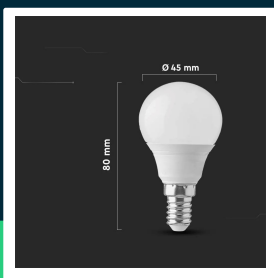

LED bulb 3.7W E14 P45 4000K

SKU 214174 EAN 3800157665391 VT-1819

Related products (SKUs): 4174, 4123, 4124, 214123, 214124, 2141236, 2141246, 2141746

TECHNICAL SPECIFICATION

Power	3,7W	Frequency	50Hz	Master carton	5
Equivalent power	25W	Power factor	>0,4	Brand	V-TAC
Luminous flux (lm)	320 lm	CRI	80+	Warranty	2y
Light color	Neutral white	Material	Plastic	Certifications	CE, EMC, ROHS
Color temperature	4000K	Housing color	Matte opal	Efficacy (lm/W)	85 lm/W
Beam angle	180°	Type	Light sources	ETIM	EC001959
Voltage	230V	Dimming	NIE	CN code	8539 52 00
SKU	SKU 214174	IP rating	IP20	EPREL	969297
EAN barcode	3800157665391	Ignition time (100%)	0.001s		
Product code	VT-1819	Operating conditions	-20° +45°		
Energy class	F	Size	45x80mm		
Base	E14	Product weight	0,02		
Shape	Ball	Volume	0,000216		
LED module type	SMD	Pack length	46mm		
Lifetime	20000h	Pack width	46mm		
Input voltage	AC:220-240V, 50Hz	Pack height	82mm		

**LED bulb 3.7W E14 P45 4000K**

SKU 214174 EAN 3800157665391 VT-1819

Related products (SKUs): 4174, 4123, 4124, 214123, 214124, 2141236, 2141246, 2141746

Product description

- Energy consumption lower by 80% compared to traditional light sources
- Very long life
- No UV or IR radiation
- Instant start and 100% light
- Low operating temperature
- Direct replacement for traditional light sources