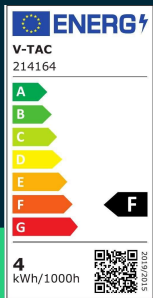

**LED bulb 3.7W E14 candle flame 2700K**

SKU 214164 EAN 3800170210011 VT-1818TP

Related products (SKUs): 4164, 4156, 4354

## TECHNICAL SPECIFICATION

Power	3,7W	Frequency	50Hz	Volume	0,000225
Equivalent power	30W	Power factor	>0,4	Pack length	40mm
Luminous flux (lm)	320 lm	CRI	80+	Pack width	40mm
Light color	Warm white	Material	Plastic	Pack height	125mm
Color temperature	3000K	Housing color	Matte opal	Master carton	200
Beam angle	180°	Type	Light sources	Quantity per pallet	5600
Voltage	230V	Dimming	NIE	Brand	V-TAC
SKU	SKU 214164	IP rating	IP20	Warranty	2y
EAN barcode	3800170210011	Ignition time (100%)	0.001s	Certifications	CE, EMC, ROHS
Product code	VT-1818TP	Color consistency	<6	Efficacy (lm/W)	85 lm/W
Energy class	F	Declared intensity (cd)	41.5 Cd Max.	ETIM	EC001959
Base	E14	On/Off cycles	>20000	CN code	8539 52 00
Shape	Flame candle	Operating conditions	-20° +45°	EPREL	1588959
LED module type	SMD	Lumen maintenance	0,7		
Lifetime	20000h	Size	36.5x124mm		
Input voltage	AC:220-240V, 50Hz	Product weight	0,03		