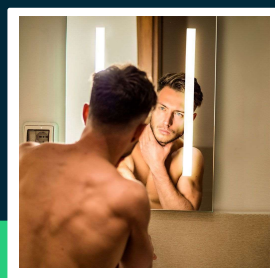

## TECHNICAL SPECIFICATION

Power	38W	Housing color	Chrome	CN code	8539 51 00
Luminous flux (lm)	100 lm	IP rating	IP44	EPREL	1247416
Light color	Cool white	Ignition time (100%)	0.001s		
Color temperature	6400K	Color consistency	<6		
Beam angle	120°	Size	800x600x35mm		
Voltage	230V	Product weight	12,2		
SKU	SKU 2140471	Volume	0,07245		
EAN barcode	3800157685597	Pack length	700mm		
Product code	VT-8800	Pack width	110mm		
Series	Mirrors	Pack height	890mm		
Energy class	G	Master carton	1		
Base	Integrated LED fixture	Brand	V-TAC		
Shape	Rectangle	Warranty	2y		
Input voltage	AC:200-240V,50/60Hz	Certifications	CE, EMC, ROHS		
CRI	80+	Efficacy (lm/W)	5 lm/W		
Material	Glass	ETIM	ECO10550		

## Product description

- Vertical or horizontal installation
- A pad that prevents the mirror from fogging up
- Waterproof and dustproof IP44