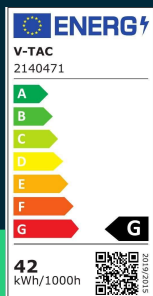

**38W LED mirror light rectangle chrome 6400K**  
**d:800\*600mm**

SKU 2140471 EAN 3800157685597 VT-8800

Related products (SKUs): 40471

## TECHNICAL SPECIFICATION

Power	38W	Housing color	Chrome	CN code	8539 51 00
Luminous flux (lm)	100 lm	IP rating	IP44	EPREL	1247416
Light color	Cool white	Ignition time (100%)	0.001s		
Color temperature	6400K	Color consistency	<6		
Beam angle	120°	Size	800x600x35mm		
Voltage	230V	Product weight	12,2		
SKU	SKU 2140471	Volume	0,07245		
EAN barcode	3800157685597	Pack length	700mm		
Product code	VT-8800	Pack width	110mm		
Series	Mirrors	Pack height	890mm		
Energy class	G	Master carton	1		
Base	Integrated LED fixture	Brand	V-TAC		
Shape	Rectangle	Warranty	2y		
Input voltage	AC:200-240V,50/60Hz	Certifications	CE, EMC, ROHS		
CRI	80+	Efficacy (lm/W)	5 lm/W		
Material	Glass	ETIM	ECO10550		