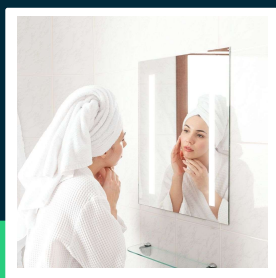

## TECHNICAL SPECIFICATION

Power	38W	Housing color	Chrome	CN code	8539 51 00
Luminous flux (lm)	100 lm	IP rating	IP44	EPREL	1247416
Light color	Cool white	Ignition time (100%)	0.001s		
Color temperature	6400K	Color consistency	<6		
Beam angle	120°	Size	800x600x35mm		
Voltage	230V	Product weight	12,2		
SKU	SKU 2140471	Volume	0,07245		
EAN barcode	3800157685597	Pack length	700mm		
Product code	VT-8800	Pack width	110mm		
Series	Mirrors	Pack height	890mm		
Energy class	G	Master carton	1		
Base	Integrated LED fixture	Brand	V-TAC		
Shape	Rectangle	Warranty	2y		
Input voltage	AC:200-240V,50/60Hz	Certifications	CE, EMC, ROHS		
CRI	80+	Efficacy (lm/W)	5 lm/W		
Material	Glass	ETIM	ECO10550		

## Product description

- Vertical or horizontal installation
- A pad that prevents the mirror from fogging up
- Waterproof and dustproof IP44