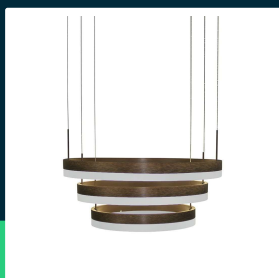

86W soft light chandelier dimmable coffee 3000K

SKU 213991 EAN 3800157692946 VT-82-3D

Related products (SKUs): ---

TECHNICAL SPECIFICATION

Power	86W	Frequency	50/60Hz	Product weight	5,2
Luminous flux (lm)	4550 lm	Power factor	>0,9	Volume	0,05382
Light color	Warm white	CRI	80+	Pack length	730mm
Color temperature	3000K	Material	Acrylic, aluminium	Pack width	655mm
Beam angle	360°	Housing color	Coffee	Pack height	120mm
Voltage	230V	Type	Suspended	Master carton	1
SKU	SKU 213991	Dimming	TAK	Quantity per pallet	24
EAN barcode	3800157692946	IP rating	IP20	Brand	V-TAC
Product code	VT-82-3D	Ignition time (100%)	0.001s	Warranty	3y
Series	Ceiling lighting	Color consistency	<6	Certifications	CE, EMC, ROHS
Energy class	G	On/Off cycles	>10000	Efficacy (lm/W)	55 lm/W
Base	Integrated LED fixture	Operating conditions	-20° +45°	ETIM	EC001743
LED module type	SMD	Size	600x1200mm	CN code	8539 51 00
Lifetime	>20000h	Mounting size	500	EPREL	1356515
Input voltage	AC:180-240V, 50/60Hz	Cable length	400mm / H1200 mm / Base 600 mm		

86W soft light chandelier dimmable coffee 3000K

SKU 213991 EAN 3800157692946 VT-82-3D

Related products (SKUs): ---

Product description

- The series is available in various designs
- Easy installation
- Dimming option
- Input voltage 220-240V