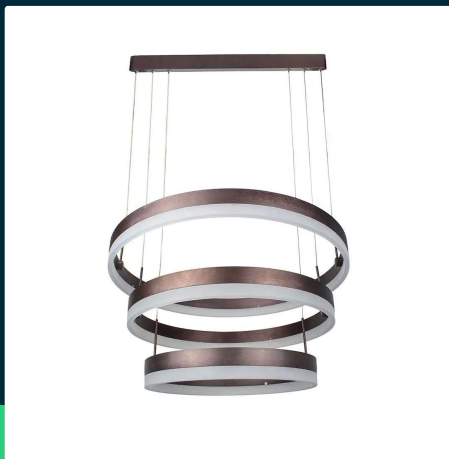

86W soft light chandelier dimmable coffee 3000K

SKU 213991 EAN 3800157692946 VT-82-3D

Related products (SKUs): ---

TECHNICAL SPECIFICATION

Power	86W	Frequency	50/60Hz	Product weight	5,2
Luminous flux (lm)	4550 lm	Power factor	>0,9	Volume	0,05382
Light color	Warm white	CRI	80+	Pack length	730mm
Color temperature	3000K	Material	Acrylic, aluminium	Pack width	655mm
Beam angle	360°	Housing color	Coffee	Pack height	120mm
Voltage	230V	Type	Suspended	Master carton	1
SKU	SKU 213991	Dimming	TAK	Quantity per pallet	24
EAN barcode	3800157692946	IP rating	IP20	Brand	V-TAC
Product code	VT-82-3D	Ignition time (100%)	0.001s	Warranty	3y
Series	Ceiling lighting	Color consistency	<6	Certifications	CE, EMC, ROHS
Energy class	G	On/Off cycles	>10000	Efficacy (lm/W)	55 lm/W
Base	Integrated LED fixture	Operating conditions	-20° +45°	ETIM	EC001743
LED module type	SMD	Size	600x1200mm	CN code	8539 51 00
Lifetime	>20000h	Mounting size	500	EPREL	1356515
Input voltage	AC:180-240V, 50/60Hz	Cable length	400mm / H1200 mm / Base 600 mm		

86W soft light chandelier dimmable coffee 3000K

SKU 213991 EAN 3800157692946 VT-82-3D

Related products (SKUs): ---

Product description

- The series is available in various designs
- Easy installation
- Dimming option
- Input voltage 220-240V