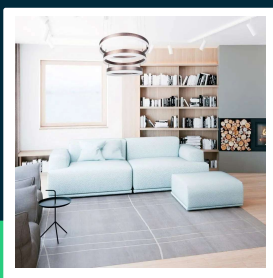

86W soft light chandelier dimmable coffee 3000K

SKU 213991 EAN 3800157692946 VT-82-3D

Related products (SKUs): ---

TECHNICAL SPECIFICATION

Power	86W	Frequency	50/60Hz	Product weight	5,2
Luminous flux (lm)	4550 lm	Power factor	>0,9	Volume	0,05382
Light color	Warm white	CRI	80+	Pack length	730mm
Color temperature	3000K	Material	Acrylic, aluminium	Pack width	655mm
Beam angle	360°	Housing color	Coffee	Pack height	120mm
Voltage	230V	Type	Suspended	Master carton	1
SKU	SKU 213991	Dimming	TAK	Quantity per pallet	24
EAN barcode	3800157692946	IP rating	IP20	Brand	V-TAC
Product code	VT-82-3D	Ignition time (100%)	0.001s	Warranty	3y
Series	Ceiling lighting	Color consistency	<6	Certifications	CE, EMC, ROHS
Energy class	G	On/Off cycles	>10000	Efficacy (lm/W)	55 lm/W
Base	Integrated LED fixture	Operating conditions	-20° +45°	ETIM	EC001743
LED module type	SMD	Size	600x1200mm	CN code	8539 51 00
Lifetime	>20000h	Mounting size	500	EPREL	1356515
Input voltage	AC:180-240V, 50/60Hz	Cable length	400mm / H1200 mm / Base 600 mm		