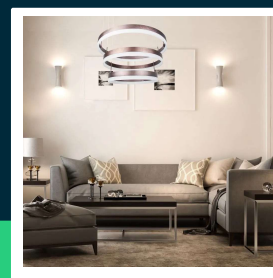

86W soft light chandelier dimmable coffee 3000K

SKU 213991 EAN 3800157692946 VT-82-3D

Related products (SKUs): ---

TECHNICAL SPECIFICATION

Power	86W	Frequency	50/60Hz	Product weight	5,2
Luminous flux (lm)	4550 lm	Power factor	>0,9	Volume	0,05382
Light color	Warm white	CRI	80+	Pack length	730mm
Color temperature	3000K	Material	Acrylic, aluminium	Pack width	655mm
Beam angle	360°	Housing color	Coffee	Pack height	120mm
Voltage	230V	Type	Suspended	Master carton	1
SKU	SKU 213991	Dimming	TAK	Quantity per pallet	24
EAN barcode	3800157692946	IP rating	IP20	Brand	V-TAC
Product code	VT-82-3D	Ignition time (100%)	0.001s	Warranty	3y
Series	Ceiling lighting	Color consistency	<6	Certifications	CE, EMC, ROHS
Energy class	G	On/Off cycles	>10000	Efficacy (lm/W)	55 lm/W
Base	Integrated LED fixture	Operating conditions	-20° +45°	ETIM	EC001743
LED module type	SMD	Size	600x1200mm	CN code	8539 51 00
Lifetime	>20000h	Mounting size	500	EPREL	1356515
Input voltage	AC:180-240V, 50/60Hz	Cable length	400mm / H1200 mm / Base 600 mm		

86W soft light chandelier dimmable coffee 3000K

SKU 213991 EAN 3800157692946 VT-82-3D

Related products (SKUs): ---

Product description

- The series is available in various designs
- Easy installation
- Dimming option
- Input voltage 220-240V