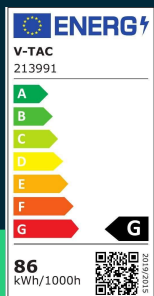

86W soft light chandelier dimmable coffee 3000K

SKU 213991 EAN 3800157692946 VT-82-3D

Related products (SKUs): ---

TECHNICAL SPECIFICATION

Power	86W	Frequency	50/60Hz	Product weight	5,2
Luminous flux (lm)	4550 lm	Power factor	>0,9	Volume	0,05382
Light color	Warm white	CRI	80+	Pack length	730mm
Color temperature	3000K	Material	Acrylic, aluminium	Pack width	655mm
Beam angle	360°	Housing color	Coffee	Pack height	120mm
Voltage	230V	Type	Suspended	Master carton	1
SKU	SKU 213991	Dimming	TAK	Quantity per pallet	24
EAN barcode	3800157692946	IP rating	IP20	Brand	V-TAC
Product code	VT-82-3D	Ignition time (100%)	0.001s	Warranty	3y
Series	Ceiling lighting	Color consistency	<6	Certifications	CE, EMC, ROHS
Energy class	G	On/Off cycles	>10000	Efficacy (lm/W)	55 lm/W
Base	Integrated LED fixture	Operating conditions	-20° +45°	ETIM	EC001743
LED module type	SMD	Size	600x1200mm	CN code	8539 51 00
Lifetime	>20000h	Mounting size	500	EPREL	1356515
Input voltage	AC:180-240V, 50/60Hz	Cable length	400mm / H1200 mm / Base 600 mm		