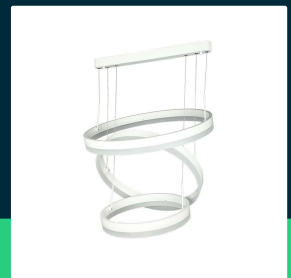

86W soft light chandelier dimmable white 3000K

SKU 213989 EAN 3800157692922 VT-82-3-W-N

Related products (SKUs): ---

TECHNICAL SPECIFICATION

Power	86W	Frequency	50/60Hz	Product weight	5,2
Luminous flux (lm)	4550 lm	Power factor	>0,9	Volume	0,053833
Light color	Warm white	CRI	80+	Pack length	730mm
Color temperature	3000K	Material	Acrylic, aluminium	Pack width	655mm
Beam angle	360°	Housing color	White	Pack height	120mm
Voltage	230V	Type	Suspended	Master carton	1
SKU	SKU 213989	Dimming	TAK	Quantity per pallet	24
EAN barcode	3800157692922	IP rating	IP20	Brand	V-TAC
Product code	VT-82-3-W-N	Ignition time (100%)	0.001s	Warranty	3y
Series	Ceiling lighting	Color consistency	<6	Certifications	CE, EMC, ROHS
Energy class	G	On/Off cycles	>10000	Efficacy (lm/W)	55 lm/W
Base	Integrated LED fixture	Operating conditions	-20° +45°	ETIM	EC001743
LED module type	SMD	Size	600x1200mm	CN code	8539 51 00
Lifetime	>20000h	Mounting size	500	EPREL	1356513
Input voltage	AC:180-240V, 50/60Hz	Cable length	400mm / H1200 mm / Base 600 mm		

**86W soft light chandelier dimmable white 3000K**

SKU 213989 EAN 3800157692922 VT-82-3-W-N

Related products (SKUs): ---

Product description

- The series is available in various designs
- Easy installation
- Dimming option
- Input voltage 220-240V