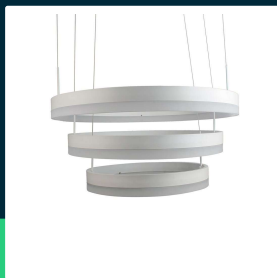

86W soft light chandelier dimmable white 3000K

SKU 213989 EAN 3800157692922 VT-82-3-W-N

Related products (SKUs): ---

TECHNICAL SPECIFICATION

Power	86W	Frequency	50/60Hz	Product weight	5,2
Luminous flux (lm)	4550 lm	Power factor	>0,9	Volume	0,053833
Light color	Warm white	CRI	80+	Pack length	730mm
Color temperature	3000K	Material	Acrylic, aluminium	Pack width	655mm
Beam angle	360°	Housing color	White	Pack height	120mm
Voltage	230V	Type	Suspended	Master carton	1
SKU	SKU 213989	Dimming	TAK	Quantity per pallet	24
EAN barcode	3800157692922	IP rating	IP20	Brand	V-TAC
Product code	VT-82-3-W-N	Ignition time (100%)	0.001s	Warranty	3y
Series	Ceiling lighting	Color consistency	<6	Certifications	CE, EMC, ROHS
Energy class	G	On/Off cycles	>10000	Efficacy (lm/W)	55 lm/W
Base	Integrated LED fixture	Operating conditions	-20° +45°	ETIM	EC001743
LED module type	SMD	Size	600x1200mm	CN code	8539 51 00
Lifetime	>20000h	Mounting size	500	EPREL	1356513
Input voltage	AC:180-240V, 50/60Hz	Cable length	400mm / H1200 mm / Base 600 mm		

**86W soft light chandelier dimmable white 3000K**

SKU 213989 EAN 3800157692922 VT-82-3-W-N

Related products (SKUs): ---

Product description

- The series is available in various designs
- Easy installation
- Dimming option
- Input voltage 220-240V