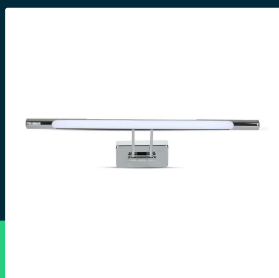

**13W LED picture/mirror lamp chrome 3000K d:640mm**

SKU 213982 EAN 3800157685535 VT-7012

Related products (SKUs): 3895, 3982, 213895

## TECHNICAL SPECIFICATION

Power	12W	Number of LEDs	60pcs	Pack height	59mm
Luminous flux (lm)	850 lm	CRI	80+	Master carton	12
Light color	Warm white	Material	Metal, PMMA	Quantity per pallet	180
Color temperature	3000K	Housing color	Chrome	Brand	V-TAC
Beam angle	120°	Type	Wall	Warranty	3y
Voltage	230V	Dimming	NIE	Certifications	CE, EMC, ROHS
SKU	SKU 213982	IP rating	IP20	Efficacy (lm/W)	70 lm/W
EAN barcode	3800157685535	Ignition time (100%)	0.001s	ETIM	EC002892
Product code	VT-7012	Color consistency	<6	CN code	8539 51 00
Energy class	G	On/Off cycles	>15000	EPREL	1229391
Base	Integrated LED fixture	Operating conditions	-20° +45°		
LED module type	SMD	Size	640x55x185mm		
Lifetime	20000h	Length	640mm		
Input voltage	AC:220-240V, 50Hz	Product weight	0,84		
Frequency	50Hz	Pack length	645mm		
Power factor	>0,5	Pack width	160mm		

## Product description

- Modern wall/ceiling lighting in an elegant and stylish design
- Adjustable lighting angle
- Available in various versions
- Easy assembly