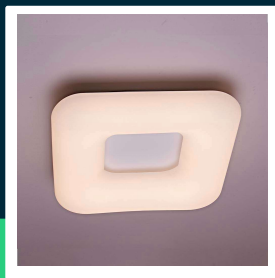

**40W pendant square color changing d:460\*460\*95  
dimmable white**

SKU 213971 EAN 3800157689885 VT-7463

Related products (SKUs): 3971

## TECHNICAL SPECIFICATION

Power	40W	Power factor	>0,9	Master carton	1
Luminous flux (lm)	4000 lm	CRI	80+	Quantity per pallet	30
Light color	CCT tunable white	Material	PC, metal	Brand	V-TAC
Color temperature	2700K-6400K	Housing color	White	Warranty	3y
Voltage	230V	Type	Ceiling	Certifications	CE, EMC, ROHS
SKU	SKU 213971	Dimming	TAK	Efficacy (lm/W)	100 lm/W
EAN barcode	3800157689885	IP rating	IP20	Parameters	Ceiling light
Product code	VT-7463	Ignition time (100%)	0.001s	ETIM	EC001743
Series	Ceiling lighting	Color consistency	<6	CN code	8539 51 00
Energy class	F	On/Off cycles	>10000	EPREL	1279068
Base	Integrated LED fixture	Operating conditions	-20° +45°		
Shape	Square	Size	460x460x95mm		
LED module type	SMD2835	Product weight	3,95		
Lifetime	30000h	Pack length	535mm		
Input voltage	AC:220-240V, 50Hz	Pack width	535mm		
Frequency	50/60Hz	Pack height	150mm		

## Product description

- Surface-mounted luminaire made in white. Easy installation
- Supply voltage 220-240V