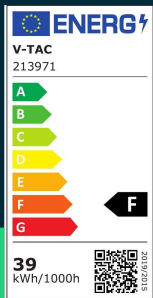

**40W pendant square color changing d:460\*460\*95  
dimmable white**

SKU 213971 EAN 3800157689885 VT-7463

Related products (SKUs): 3971

## TECHNICAL SPECIFICATION

Power	40W	Power factor	>0,9	Master carton	1
Luminous flux (lm)	4000 lm	CRI	80+	Quantity per pallet	30
Light color	CCT tunable white	Material	PC, metal	Brand	V-TAC
Color temperature	2700K-6400K	Housing color	White	Warranty	3y
Voltage	230V	Type	Ceiling	Certifications	CE, EMC, ROHS
SKU	SKU 213971	Dimming	TAK	Efficacy (lm/W)	100 lm/W
EAN barcode	3800157689885	IP rating	IP20	Parameters	Ceiling light
Product code	VT-7463	Ignition time (100%)	0.001s	ETIM	EC001743
Series	Ceiling lighting	Color consistency	<6	CN code	8539 51 00
Energy class	F	On/Off cycles	>10000	EPREL	1279068
Base	Integrated LED fixture	Operating conditions	-20° +45°		
Shape	Square	Size	460x460x95mm		
LED module type	SMD2835	Product weight	3,95		
Lifetime	30000h	Pack length	535mm		
Input voltage	AC:220-240V, 50Hz	Pack width	535mm		
Frequency	50/60Hz	Pack height	150mm		