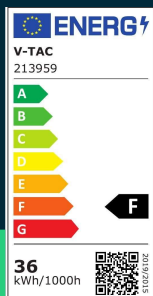

**36W pendant round color changing d:600\*H2000 dimmable white**

SKU 213959 EAN 3800157689854 VT-7605-N

Related products (SKUs): ---

## TECHNICAL SPECIFICATION

Power	38W	Frequency	50/60Hz	Pack height	150mm
Luminous flux (lm)	3300 lm	Power factor	>0,9	Master carton	1
Light color	CCT tunable white	CRI	80+	Quantity per pallet	20
Color temperature	2700K-6400K	Material	PC, metal	Brand	V-TAC
Beam angle	120°	Housing color	White	Warranty	3y
Voltage	230V	Type	Suspended	Certifications	CE, EMC, ROHS
SKU	SKU 213959	Dimming	TAK	Efficacy (lm/W)	85 lm/W
EAN barcode	3800157689854	IP rating	IP20	Parameters	Suspended
Product code	VT-7605-N	Ignition time (100%)	0.001s	ETIM	EC001743
Series	Ceiling lighting	Color consistency	<6	CN code	8539 51 00
Energy class	F	On/Off cycles	>10000	EPREL	1279065
Base	Integrated LED fixture	Operating conditions	-20° +45°		
Shape	Round	Size	600x2000mm		
LED module type	SMD	Product weight	3,9		
Lifetime	30000h	Pack length	670mm		
Input voltage	AC:220-240V, 50Hz	Pack width	670mm		