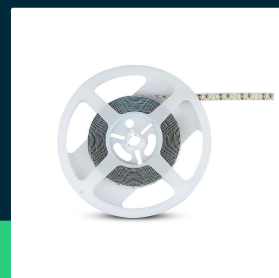

LED strip SAMSUNG 2835 120 leds 12V IP20 4000K

SKU 21324 EAN 3800157679343 VT-5-120

Related products (SKUs): 323, 324, 325

TECHNICAL SPECIFICATION

Power	12W	CRI	80+	Quantity per pallet	8000
Luminous flux (lm)	1320 lm	Material	PCB	Brand	V-TAC
Light color	Neutral white	Type	120LED/m	Warranty	3y
Color temperature	4000K	Dimming	TAK	Certifications	CE, EMC, ROHS
Beam angle	120°	IP rating	IP20	Efficacy (lm/W)	110 lm/W
Voltage	12V	Cut point	Cut every 3 LEDs / 2,5 cm	Parameters	Power and luminous flux are given for 1m of product
SKU	SKU 21324	Ignition time (100%)	0.001s	ETIM	ECO01959
EAN barcode	3800157679343	Operating conditions	-20° +45°	CN code	8539 52 00
Product code	VT-5-120	Length	5m	EPREL	1101385
Series	LED strips	Width	10mm		
Energy class	E	Product weight	0,15		
Shape	LED strip	Volume	0,000185		
LED module type	SAMSUNG	Pack length	165mm		
Lifetime	30000h	Pack width	17mm		
Input voltage	12V DC	Pack height	190mm		
Number of LEDs	120 LED/m	Master carton	80		

**LED strip SAMSUNG 2835 120 leds 12V IP20 4000K**

SKU 21324 EAN 3800157679343 VT-5-120

Related products (SKUs): 323, 324, 325

Product description

- Flexible LED strip powered by 12V voltage
- SAMSUNG LED chip
- Easy assembly
- Extremely low energy consumption
- Many visual effects in an infinite number of colors and shades