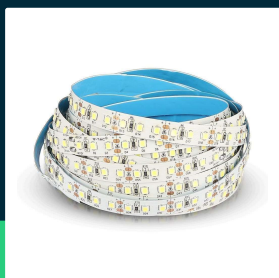

LED strip SAMSUNG 2835 120 leds 12V IP20 4000K

SKU 21324 EAN 3800157679343 VT-5-120

Related products (SKUs): 323, 324, 325

TECHNICAL SPECIFICATION

Power	12W	CRI	80+	Quantity per pallet	8000
Luminous flux (lm)	1320 lm	Material	PCB	Brand	V-TAC
Light color	Neutral white	Type	120LED/m	Warranty	3y
Color temperature	4000K	Dimming	TAK	Certifications	CE, EMC, ROHS
Beam angle	120°	IP rating	IP20	Efficacy (lm/W)	110 lm/W
Voltage	12V	Cut point	Cut every 3 LEDs / 2,5 cm	Parameters	Power and luminous flux are given for 1m of product
SKU	SKU 21324	Ignition time (100%)	0.001s	ETIM	ECO01959
EAN barcode	3800157679343	Operating conditions	-20° +45°	CN code	8539 52 00
Product code	VT-5-120	Length	5m	EPREL	1101385
Series	LED strips	Width	10mm		
Energy class	E	Product weight	0,15		
Shape	LED strip	Volume	0,000185		
LED module type	SAMSUNG	Pack length	165mm		
Lifetime	30000h	Pack width	17mm		
Input voltage	12V DC	Pack height	190mm		
Number of LEDs	120 LED/m	Master carton	80		

**LED strip SAMSUNG 2835 120 leds 12V IP20 4000K**

SKU 21324 EAN 3800157679343 VT-5-120

Related products (SKUs): 323, 324, 325

Product description

- Flexible LED strip powered by 12V voltage
- SAMSUNG LED chip
- Easy assembly
- Extremely low energy consumption
- Many visual effects in an infinite number of colors and shades