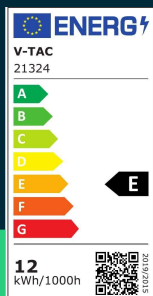

LED strip SAMSUNG 2835 120 leds 12V IP20 4000K

SKU 21324 EAN 3800157679343 VT-5-120

Related products (SKUs): 323, 324, 325

TECHNICAL SPECIFICATION

Power	12W	CRI	80+	Quantity per pallet	8000
Luminous flux (lm)	1320 lm	Material	PCB	Brand	V-TAC
Light color	Neutral white	Type	120LED/m	Warranty	3y
Color temperature	4000K	Dimming	TAK	Certifications	CE, EMC, ROHS
Beam angle	120°	IP rating	IP20	Efficacy (lm/W)	110 lm/W
Voltage	12V	Cut point	Cut every 3 LEDs / 2,5 cm	Parameters	Power and luminous flux are given for 1m of product
SKU	SKU 21324	Ignition time (100%)	0.001s	ETIM	ECO01959
EAN barcode	3800157679343	Operating conditions	-20° +45°	CN code	8539 52 00
Product code	VT-5-120	Length	5m	EPREL	1101385
Series	LED strips	Width	10mm		
Energy class	E	Product weight	0,15		
Shape	LED strip	Volume	0,000185		
LED module type	SAMSUNG	Pack length	165mm		
Lifetime	30000h	Pack width	17mm		
Input voltage	12V DC	Pack height	190mm		
Number of LEDs	120 LED/m	Master carton	80		

**LED strip SAMSUNG 2835 120 leds 12V IP20 4000K**

SKU 21324 EAN 3800157679343 VT-5-120

Related products (SKUs): 323, 324, 325

Product description

- Flexible LED strip powered by 12V voltage
- SAMSUNG LED chip
- Easy assembly
- Extremely low energy consumption
- Many visual effects in an infinite number of colors and shades