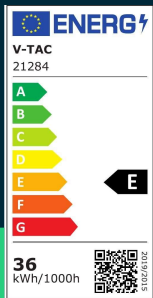

LED bulb SAMSUNG CHIP 36W E27 olive lamp 110 lm/W 4000K

SKU 21284 EAN 3800170205376 VT-240

Related products (SKUs): 283, 284, 285, 21284-6, 21285, 21285-6

TECHNICAL SPECIFICATION

Power	36W	Frequency	50Hz	Volume	0,002403
Equivalent power	250W	Power factor	>0,9	Pack length	93mm
Luminous flux (lm)	3960 lm	CRI	80+	Pack width	93mm
Light color	Neutral white	Material	Aluminium	Pack height	230mm
Color temperature	4000K	Housing color	Matte opal	Master carton	30
Beam angle	265°	Type	Light sources	Quantity per pallet	720
Voltage	230V	Dimming	NIE	Brand	V-TAC
SKU	SKU 21284	IP rating	IP20	Warranty	2y
EAN barcode	3800170205376	Ignition time (100%)	0.001s	Certifications	CE, EMC, ROHS
Product code	VT-240	On/Off cycles	>20000	Efficacy (lm/W)	110 lm/W
Energy class	E	Operating conditions	-20° +45°	ETIM	EC001959
Base	E27	Size	90x212mm	CN code	8539 52 00
Shape	Oval	Length	93 mm	EPREL	1526663
LED module type	SAMSUNG	Width	93 mm		
Lifetime	20000h	Height	230 mm		
Input voltage	AC:220-240V, 50Hz	Product weight	0,33		

**LED bulb SAMSUNG CHIP 36W E27 olive lamp 110 lm/W 4000K**

SKU 21284 EAN 3800170205376 VT-240

Related products (SKUs): 283, 284, 285, 21284-6, 21285, 21285-6

Product description

- SAMSUNG LED chip
- Energy consumption lower by 80% compared to traditional light sources
- No UV or IR radiation
- Very long life
- Instant start and 100% light