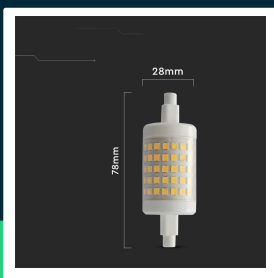

LED bulb plastic 7W R7S 78mm 6500K

SKU 212715 EAN 3800157697002 VT-2237-N

Related products (SKUs): 212713, 212714

TECHNICAL SPECIFICATION

Power	7W	Frequency	50Hz	Volume	0,0001
Equivalent power	50W	Power factor	>0,5	Pack length	30mm
Luminous flux (lm)	700 lm	CRI	80+	Pack width	30mm
Light color	Cool white	Material	Plastic	Pack height	80mm
Color temperature	6500K	Housing color	White	Master carton	200
Beam angle	360°	Type	Light sources	Brand	V-TAC
Voltage	230V	Dimming	NIE	Warranty	2y
SKU	SKU 212715	IP rating	IP20	Certifications	CE, EMC, ROHS
EAN barcode	3800157697002	Ignition time (100%)	0.001s	Efficacy (lm/W)	100 lm/W
Product code	VT-2237-N	Color consistency	<6	ETIM	EC001959
Energy class	F	Declared intensity (cd)	46.1 Cd Max.	CN code	8539 52 00
Base	R7S	On/Off cycles	>20000	EPREL	1404283
Shape	LED linear filament	Operating conditions	-20° +45°		
LED module type	SMD	Lumen maintenance	0,7		
Lifetime	20000h	Size	28x78mm		
Input voltage	220-240V	Product weight	0,03		

**LED bulb plastic 7W R7S 78mm 6500K**

SKU 212715 EAN 3800157697002 VT-2237-N

Related products (SKUs): 212713, 212714

Product description

- Energy consumption lower by 80% compared to traditional light sources
- Very long life
- No UV or IR radiation
- Instant start and 100% light
- Low operating temperature
- Direct replacement for traditional light sources