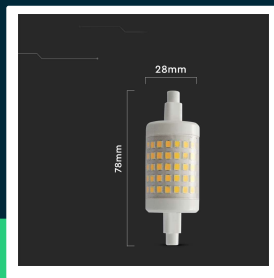

LED bulb plastic 7W R7S 78mm 3000K

SKU 212713 EAN 3800157696982 VT-2237-N

Related products (SKUs): 212714, 212715

TECHNICAL SPECIFICATION

Power	7W	Frequency	50Hz	Volume	0,000103
Equivalent power	50W	Power factor	>0,5	Pack length	30mm
Luminous flux (lm)	700 lm	CRI	80+	Pack width	30mm
Light color	Warm white	Material	Plastic	Pack height	80mm
Color temperature	3000K	Housing color	White	Master carton	200
Beam angle	360°	Type	Light sources	Brand	V-TAC
Voltage	230V	Dimming	NIE	Warranty	2y
SKU	SKU 212713	IP rating	IP20	Certifications	CE, EMC, ROHS
EAN barcode	3800157696982	Ignition time (100%)	0.001s	Efficacy (lm/W)	100 lm/W
Product code	VT-2237-N	Color consistency	<6	ETIM	EC001959
Energy class	F	Declared intensity (cd)	46.1 Cd Max.	CN code	8539 52 00
Base	R7S	On/Off cycles	>20000	EPREL	1404281
Shape	LED linear filament	Operating conditions	-20° +45°		
LED module type	SMD	Lumen maintenance	0,7		
Lifetime	20000h	Size	28x78mm		
Input voltage	220-240V	Product weight	0,03		

**LED bulb plastic 7W R7S 78mm 3000K**

SKU 212713 EAN 3800157696982 VT-2237-N

Related products (SKUs): 212714, 212715

Product description

- Energy consumption lower by 80% compared to traditional light sources
- Very long life
- No UV or IR radiation
- Instant start and 100% light
- Low operating temperature
- Direct replacement for traditional light sources