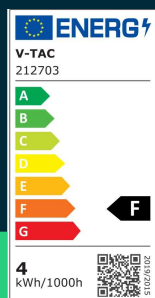

LED bulb 4W E14 T20 filament clear glass 6500K

SKU 212703 EAN 3800170228597 VT-2204

Related products (SKUs): 2701, 2702, 2703, 212701, 212702

TECHNICAL SPECIFICATION

Power	4W	Frequency	50Hz	Volume	0,0000875
Equivalent power	40W	Power factor	>0,4	Pack length	25mm
Luminous flux (lm)	400 lm	CRI	80+	Pack width	25mm
Light color	Cool white	Material	Glass	Pack height	140mm
Color temperature	6500K	Housing color	Transparent	Master carton	100
Beam angle	300°	Type	Light sources	Brand	V-TAC
Voltage	230V	Dimming	NIE	Warranty	2y
SKU	SKU 212703	IP rating	IP20	Certifications	CE, EMC, ROHS
EAN barcode	3800170228597	Ignition time (100%)	0.001s	Efficacy (lm/W)	100 lm/W
Product code	VT-2204	Color consistency	<6	ETIM	EC001959
Energy class	F	Declared intensity (cd)	34.1 Cd Max.	CN code	8539 52 00
Base	E14	On/Off cycles	>15000	EPREL	2229333
Shape	T20	Operating conditions	-20° +45°		
LED module type	Filament	Lumen maintenance	0,7		
Lifetime	20000h	Size	20x135mm		
Input voltage	220-240V	Product weight	0,027		

**LED bulb 4W E14 T20 filament clear glass 6500K**

SKU 212703 EAN 3800170228597 VT-2204

Related products (SKUs): 2701, 2702, 2703, 212701, 212702

Product description

- Energy consumption lower by 80% compared to traditional light sources
- Very long life
- No UV or IR radiation
- Instant start and 100% light
- Low operating temperature
- Direct replacement for traditional light sources