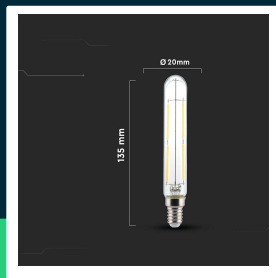

LED bulb 4W E14 T20 filament clear glass 4000K

SKU 212702 EAN 3800170228580 VT-2204

Related products (SKUs): 2701, 2702, 2703, 212701, 212703

TECHNICAL SPECIFICATION

Power	4W	Frequency	50Hz	Volume	0,0000875
Equivalent power	40W	Power factor	>0,4	Pack length	25mm
Luminous flux (lm)	400 lm	CRI	80+	Pack width	25mm
Light color	Neutral white	Material	Glass	Pack height	140mm
Color temperature	4000K	Housing color	Transparent	Master carton	100
Beam angle	300°	Type	Light sources	Brand	V-TAC
Voltage	230V	Dimming	NIE	Warranty	2y
SKU	SKU 212702	IP rating	IP20	Certifications	CE, EMC, ROHS
EAN barcode	3800170228580	Ignition time (100%)	0.001s	Efficacy (lm/W)	100 lm/W
Product code	VT-2204	Color consistency	<6	ETIM	EC001959
Energy class	F	Declared intensity (cd)	34.1 Cd Max.	CN code	8539 52 00
Base	E14	On/Off cycles	>15000	EPREL	2229332
Shape	T20	Operating conditions	-20° +45°		
LED module type	Filament	Lumen maintenance	0,7		
Lifetime	20000h	Size	20x135mm		
Input voltage	220-240V	Product weight	0,027		

**LED bulb 4W E14 T20 filament clear glass 4000K**

SKU 212702 EAN 3800170228580 VT-2204

Related products (SKUs): 2701, 2702, 2703, 212701, 212703

Product description

- Energy consumption lower by 80% compared to traditional light sources
- Very long life
- No UV or IR radiation
- Instant start and 100% light
- Low operating temperature
- Direct replacement for traditional light sources