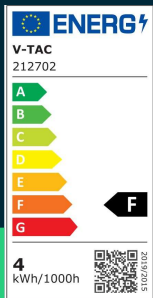

LED bulb 4W E14 T20 filament clear glass 4000K

SKU 212702 EAN 3800170228580 VT-2204

Related products (SKUs): 2701, 2702, 2703, 212701, 212703

TECHNICAL SPECIFICATION

Power	4W	Frequency	50Hz	Volume	0,0000875
Equivalent power	40W	Power factor	>0,4	Pack length	25mm
Luminous flux (lm)	400 lm	CRI	80+	Pack width	25mm
Light color	Neutral white	Material	Glass	Pack height	140mm
Color temperature	4000K	Housing color	Transparent	Master carton	100
Beam angle	300°	Type	Light sources	Brand	V-TAC
Voltage	230V	Dimming	NIE	Warranty	2y
SKU	SKU 212702	IP rating	IP20	Certifications	CE, EMC, ROHS
EAN barcode	3800170228580	Ignition time (100%)	0.001s	Efficacy (lm/W)	100 lm/W
Product code	VT-2204	Color consistency	<6	ETIM	EC001959
Energy class	F	Declared intensity (cd)	34.1 Cd Max.	CN code	8539 52 00
Base	E14	On/Off cycles	>15000	EPREL	2229332
Shape	T20	Operating conditions	-20° +45°		
LED module type	Filament	Lumen maintenance	0,7		
Lifetime	20000h	Size	20x135mm		
Input voltage	220-240V	Product weight	0,027		

**LED bulb 4W E14 T20 filament clear glass 4000K**

SKU 212702 EAN 3800170228580 VT-2204

Related products (SKUs): 2701, 2702, 2703, 212701, 212703

Product description

- Energy consumption lower by 80% compared to traditional light sources
- Very long life
- No UV or IR radiation
- Instant start and 100% light
- Low operating temperature
- Direct replacement for traditional light sources