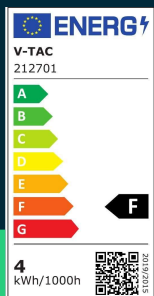

LED bulb 4W E14 T20 filament clear glass 3000K

SKU 212701 EAN 3800170203808 VT-2204

Related products (SKUs): 2701, 2702, 2703, 212702, 212703

TECHNICAL SPECIFICATION

Power	4W	Frequency	50Hz	Volume	0,000082
Equivalent power	40W	Power factor	>0,4	Pack length	20mm
Luminous flux (lm)	400 lm	CRI	80+	Pack width	20mm
Light color	Warm white	Material	Glass	Pack height	135mm
Color temperature	3000K	Housing color	Transparent	Master carton	100
Beam angle	300°	Type	Light sources	Brand	V-TAC
Voltage	230V	Dimming	NIE	Warranty	2y
SKU	SKU 212701	IP rating	IP20	Certifications	CE, EMC, ROHS
EAN barcode	3800170203808	Ignition time (100%)	0.001s	Efficacy (lm/W)	100 lm/W
Product code	VT-2204	Color consistency	<6	ETIM	EC001959
Energy class	F	Declared intensity (cd)	34.1 Cd Max.	CN code	8539 52 00
Base	E14	On/Off cycles	>15000	EPREL	1506853
Shape	T20	Operating conditions	-20° +45°		
LED module type	Filament	Lumen maintenance	0,7		
Lifetime	20000h	Size	20x135mm		
Input voltage	220-240V	Product weight	0,02		

**LED bulb 4W E14 T20 filament clear glass 3000K**

SKU 212701 EAN 3800170203808 VT-2204

Related products (SKUs): 2701, 2702, 2703, 212702, 212703

Product description

- Energy consumption lower by 80% compared to traditional light sources
- Very long life
- No UV or IR radiation
- Instant start and 100% light
- Low operating temperature
- Direct replacement for traditional light sources