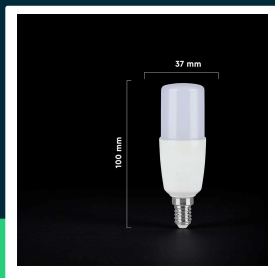

7.5W T37 plastic bulb with CREE CHIP 6500K E14 6yrs warranty

SKU 212696 EAN 3800170253001 VT-248

Related products (SKUs): 267, 268, 269, 21267, 21267-6, 21268, 21269, 24030, 24031, 24032, 212686

TECHNICAL SPECIFICATION

Power	7,5W	Frequency	50Hz	Pack width	37 mm
Equivalent power	50W	Power factor	>0,5	Pack height	102 mm
Luminous flux (lm)	660 lm	CRI	80+	Master carton	200
Light color	Cool white	Material	Plastic	Quantity per pallet	6000
Color temperature	6500K	Housing color	Matte opal	Brand	V-TAC
Beam angle	200°	Type	Light sources	Warranty	6y
Voltage	230V	Dimming	NIE	Certifications	CE, EMC, ROHS
SKU	SKU 212696	IP rating	IP20	Efficacy (lm/W)	90 lm/W
EAN barcode	3800170253001	Ignition time (100%)	0.001s	ETIM	EC001959
Product code	VT-248	Color consistency	<6	CN code	8539 52 00
Energy class	F	On/Off cycles	>20000	EPREL	2403031
Base	E14	Operating conditions	-20° +45°		
Shape	T37	Size	37x155mm		
LED module type	CREE LED	Product weight	0,03		
Lifetime	25000h	Volume	0,00018		
Input voltage	AC:220-240V, 50Hz	Pack length	37 mm		

7.5W T37 plastic bulb with CREE CHIP 6500K E14 6yrs warranty

SKU 212696 EAN 3800170253001 VT-248

Related products (SKUs): 267, 268, 269, 21267, 21267-6, 21268, 21269, 24030, 24031, 24032, 212686

Product description