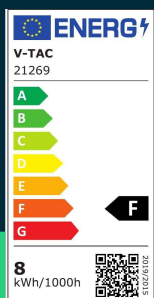

LED bulb SAMSUNG CHIP 7.5W E14 T37 plastic 6400K

SKU 21269 EAN 3800157677493 VT-248

Related products (SKUs): 267, 268, 269, 21267, 21267-6, 21268, 24030, 24031, 24032, 212686, 212696

TECHNICAL SPECIFICATION

Power	7,5W	Frequency	50Hz	Pack width	40mm
Equivalent power	50W	Power factor	>0,5	Pack height	40mm
Luminous flux (lm)	660 lm	CRI	80+	Master carton	200
Light color	Cool white	Material	Plastic	Quantity per pallet	6000
Color temperature	6500K	Housing color	Matte opal	Brand	V-TAC
Beam angle	230°	Type	Light sources	Warranty	5y
Voltage	230V	Dimming	NIE	Certifications	CE, EMC, ROHS
SKU	SKU 21269	IP rating	IP20	Efficacy (lm/W)	90 lm/W
EAN barcode	3800157677493	Ignition time (100%)	0.001s	ETIM	EC001959
Product code	VT-248	Color consistency	<6	CN code	8539 52 00
Energy class	F	On/Off cycles	>20000	EPREL	1087093
Base	E14	Operating conditions	-20° +45°		
Shape	T37	Size	37x115mm		
LED module type	SAMSUNG	Product weight	0,03		
Lifetime	20000h	Volume	0,00018		
Input voltage	220-240V	Pack length	140mm		