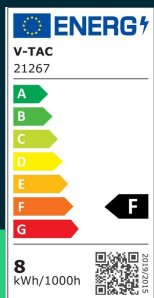

7.5W T37 plastic bulb SAMSUNG CHIP colorcode:3000K E14

SKU 21267 EAN 3800170225695 VT-248

Related products (SKUs): 267, 268, 269, 21267-6, 21268, 21269, 24030, 24031, 24032, 212686, 212696

TECHNICAL SPECIFICATION

Power	7,5W	Frequency	50Hz	Pack width	37mm
Equivalent power	50W	Power factor	>0,5	Pack height	102mm
Luminous flux (lm)	660 lm	CRI	80+	Master carton	200
Light color	Warm white	Material	Plastic	Quantity per pallet	6000
Color temperature	3000K	Housing color	Matte opal	Brand	V-TAC
Beam angle	230°	Type	Light sources	Warranty	5y
Voltage	230V	Dimming	NIE	Certifications	CE, EMC, ROHS
SKU	SKU 21267	IP rating	IP20	Efficacy (lm/W)	90 lm/W
EAN barcode	3800170225695	Ignition time (100%)	0.001s	ETIM	EC001959
Product code	VT-248	Color consistency	<6	CN code	8539 52 00
Energy class	F	On/Off cycles	>20000	EPREL	2032443
Base	E14	Operating conditions	-20° +45°		
Shape	T37	Size	37x100mm		
LED module type	SAMSUNG	Product weight	0,03		
Lifetime	20000h	Volume	0,00018		
Input voltage	220-240V	Pack length	37mm		

7.5W T37 plastic bulb SAMSUNG CHIP colorcode:3000K E14

SKU 21267 EAN 3800170225695 VT-248

Related products (SKUs): 267, 268, 269, 21267-6, 21268, 21269, 24030, 24031, 24032, 212686, 212696

Product description