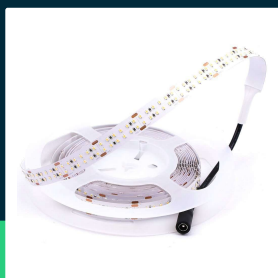

LED strip light 360 leds IP20 4000K

SKU 212581 EAN 3800157679596 VT-2216 360-IP20

Related products (SKUs): ---

TECHNICAL SPECIFICATION

Power	30W	Number of LEDs	360 LED/m	Pack height	240mm
Luminous flux (lm)	2400 lm	CRI	90+	Master carton	50
Light color	Neutral white	Material	PCB	Brand	V-TAC
Color temperature	4000K	Type	360LED/m	Warranty	2y
Beam angle	120°	Dimming	TAK	Certifications	CE, EMC, ROHS
Voltage	24V	IP rating	IP20	Efficacy (lm/W)	80 lm/W
SKU	SKU 212581	Cut point	Copper points on the strip indicate the cut lines.	Parameters	Power and luminous flux are given for 1m of product
EAN barcode	3800157679596	Ignition time (100%)	0.001s	ETIM	EC001959
Product code	VT-2216 360-IP20	Operating conditions	-20° +45°	CN code	8539 52 00
Series	LED strips	Length	5m	EPREL	1101396
Energy class	F	Width	14mm		
Shape	LED strip	Product weight	0,7		
LED module type	SMD2216	Volume	0,0005		
Lifetime	>20000h	Pack length	210mm		
Input voltage	24V DC	Pack width	15mm		

LED strip light 360 leds IP20 4000K

SKU 212581 EAN 3800157679596 VT-2216 360-IP20

Related products (SKUs): ---

Product description

- Flexible LED strip powered by 24V voltage
- Excellent color rendering index CRI95+
- 3-year warranty
- Easy installation
- Extremely low energy consumption
- Possibility to create many visual effects in endless colors and shades