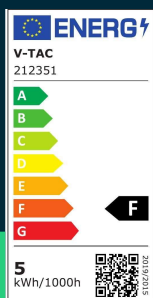

TECHNICAL SPECIFICATION

Power	3,6W	LM / LED	5-6lm	Warranty	2y
Light color	Neutral white	Material	PCB	Certifications	CE, EMC, ROHS
Color temperature	4000K	Housing color	White	EPREL	1832900
Beam angle	120°	Type	LED set		
Voltage	12V	Dimming	TAK		
SKU	SKU 212351	IP rating	IP20		
EAN barcode	3800170219724	Ignition time (100%)	0.001s		
Product code	VT-3528	Color consistency	<6		
Energy class	F	On/Off cycles	15000		
LED module type	SMD3528	Operating conditions	Not suitable for use in extreme conditions. Normal operating conditions are -20° to +45°		
Lifetime	>20000h	Product weight	0,5		
Input voltage	12V DC	Volume	0,0002		
Current	0.3A/m.	Master carton	48		
Number of LEDs	60 LED/m.	Brand	V-TAC		