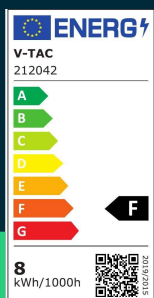

LED strip SMD3528 120 leds 4000K IP20

SKU 212042 EAN 3800157679435 VT-3528 120-IP20

Related products (SKUs): ---

TECHNICAL SPECIFICATION

Power	8W	Number of LEDs	120 LED/m	Master carton	80
Luminous flux (lm)	800 lm	CRI	80+	Quantity per pallet	9600
Light color	Neutral white	Material	PCB	Brand	V-TAC
Color temperature	4000K	Type	120LED/m	Warranty	2y
Beam angle	120°	Dimming	TAK	Certifications	CE, EMC, ROHS
Voltage	12V	IP rating	IP20	Efficacy (lm/W)	100 lm/W
SKU	SKU 212042	Cut point	Cut every 3 LEDs / 2,5 cm	Parameters	Power and luminous flux are given for 1m of product
EAN barcode	3800157679435	Ignition time (100%)	0.001s	ETIM	EC001959
Product code	VT-3528 120-IP20	Operating conditions	-20° +45°	CN code	8539 52 00
Series	LED strips	Length	5m	EPREL	1101368
Energy class	F	Width	8mm		
Shape	LED strip	Product weight	0,15		
LED module type	SMD3528	Volume	0,000168		
Lifetime	>20000h	Pack length	160mm		
Input voltage	12V DC	Pack width	15mm		
Current	0.66A/m	Pack height	180mm		

**LED strip SMD3528 120 leds 4000K IP20**

SKU 212042 EAN 3800157679435 VT-3528 120-IP20

Related products (SKUs): ---

Product description

- Flexible LED strip for voltage 12V
- Quick and easy installation
- Extremely low energy consumption
- Create atmospheric and dynamic illuminations
- Available in a variety of colors from warm white to RGB
- IP20 and IP65 versions