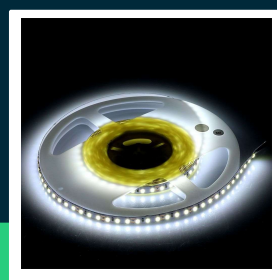

LED strip SMD3528 120 leds 4000K IP20

SKU 212042 EAN 3800157679435 VT-3528 120-IP20

Related products (SKUs): ---

TECHNICAL SPECIFICATION

Power	8W	Number of LEDs	120 LED/m	Master carton	80
Luminous flux (lm)	800 lm	CRI	80+	Quantity per pallet	9600
Light color	Neutral white	Material	PCB	Brand	V-TAC
Color temperature	4000K	Type	120LED/m	Warranty	2y
Beam angle	120°	Dimming	TAK	Certifications	CE, EMC, ROHS
Voltage	12V	IP rating	IP20	Efficacy (lm/W)	100 lm/W
SKU	SKU 212042	Cut point	Cut every 3 LEDs / 2,5 cm	Parameters	Power and luminous flux are given for 1m of product
EAN barcode	3800157679435	Ignition time (100%)	0.001s	ETIM	EC001959
Product code	VT-3528 120-IP20	Operating conditions	-20° +45°	CN code	8539 52 00
Series	LED strips	Length	5m	EPREL	1101368
Energy class	F	Width	8mm		
Shape	LED strip	Product weight	0,15		
LED module type	SMD3528	Volume	0,000168		
Lifetime	>20000h	Pack length	160mm		
Input voltage	12V DC	Pack width	15mm		
Current	0.66A/m	Pack height	180mm		

**LED strip SMD3528 120 leds 4000K IP20**

SKU 212042 EAN 3800157679435 VT-3528 120-IP20

Related products (SKUs): ---

Product description

- Flexible LED strip for voltage 12V
- Quick and easy installation
- Extremely low energy consumption
- Create atmospheric and dynamic illuminations
- Available in a variety of colors from warm white to RGB
- IP20 and IP65 versions