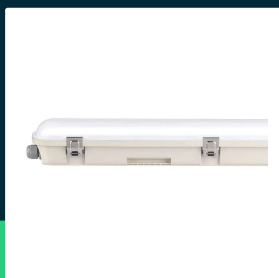

48W LED wp lamp fitting 150cm with SAMSUNG CHIP milky cover+ss clips 6400K

SKU 2120214 EAN 3800157686013 VT-150148-M-N

Related products (SKUs): 2120215

TECHNICAL SPECIFICATION

Power	48W	CRI	80+	Warranty	3y
Luminous flux (lm)	5760 lm	Material	PC	Certifications	CE, EMC, ROHS
Light color	Cool white	IK rating	IK07	Efficacy (lm/W)	120 lm/W
Color temperature	6400K	Housing color	Opal shade	Additional information	IK07
Beam angle	120°	Type	M-Series	ETIM	ECO02892
Voltage	230V	Dimming	NIE	CN code	8539 51 00
SKU	SKU 2120214	IP rating	IP65	EPREL	1243219
EAN barcode	3800157686013	Ignition time (100%)	0.001s		
Product code	VT-150148-M-N	Size	1500x78x72mm		
Series	M-Series	Length	150cm		
Energy class	E	Product weight	1,73		
Base	Integrated LED fixture	Pack length	1500mm		
LED module type	SAMSUNG	Pack width	80mm		
Lifetime	20000h	Pack height	75mm		
Input voltage	AC: 220-240V	Master carton	12		
Power factor	>0,9	Brand	V-TAC		

48W LED wp lamp fitting 150cm with SAMSUNG CHIP milky cover+ss clips 6400K

SKU 2120214 EAN 3800157686013 VT-150148-M-N

Related products (SKUs): 2120215

Product description

- High efficiency 120lm/W
- Lampshade holders made of durable stainless steel
- 3-year warranty
- SAMSUNG Chip
- IP65
- ABS+PC body
- IK07
- Available varieties 60cm,120cm,150cm
- Available varieties with a milky and transparent shade