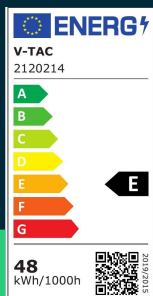

48W LED wp lamp fitting 150cm with SAMSUNG CHIP milky cover+ss clips 6400K

SKU 2120214 EAN 3800157686013 VT-150148-M-N

Related products (SKUs): 2120215

TECHNICAL SPECIFICATION

Power	48W	CRI	80+	Warranty	3y
Luminous flux (lm)	5760 lm	Material	PC	Certifications	CE, EMC, ROHS
Light color	Cool white	IK rating	IK07	Efficacy (lm/W)	120 lm/W
Color temperature	6400K	Housing color	Opal shade	Additional information	IK07
Beam angle	120°	Type	M-Series	ETIM	ECO02892
Voltage	230V	Dimming	NIE	CN code	8539 51 00
SKU	SKU 2120214	IP rating	IP65	EPREL	1243219
EAN barcode	3800157686013	Ignition time (100%)	0.001s		
Product code	VT-150148-M-N	Size	1500x78x72mm		
Series	M-Series	Length	150cm		
Energy class	E	Product weight	1,73		
Base	Integrated LED fixture	Pack length	1500mm		
LED module type	SAMSUNG	Pack width	80mm		
Lifetime	20000h	Pack height	75mm		
Input voltage	AC: 220-240V	Master carton	12		
Power factor	>0,9	Brand	V-TAC		

48W LED wp lamp fitting 150cm with SAMSUNG CHIP milky cover+ss clips 6400K

SKU 2120214 EAN 3800157686013 VT-150148-M-N

Related products (SKUs): 2120215

Product description

- High efficiency 120lm/W
- Lampshade holders made of durable stainless steel
- 3-year warranty
- SAMSUNG Chip
- IP65
- ABS+PC body
- IK07
- Available varieties 60cm,120cm,150cm
- Available varieties with a milky and transparent shade