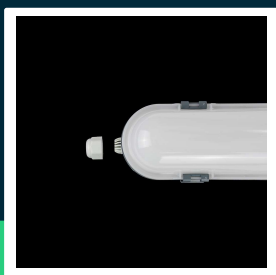

**18W LED wp lamp fitting 60cm with SAMSUNG CHIP milky cover 6400K**

SKU 2120210    EAN 3800157685931    VT-60018

Related products (SKUs): 20208, 20209, 20210, 20211, 20208999, 20209999, 20210999, 20211999, 7876, 7877, 7878, 2120211

## TECHNICAL SPECIFICATION

Power	18W	CRI	80+	Brand	V-TAC
Luminous flux (lm)	2160 lm	Material	ABS, PC	Warranty	3y
Light color	Cool white	IK rating	IK06	Certifications	CE, EMC, ROHS
Color temperature	6400K	Housing color	Opal shade	Efficacy (lm/W)	120 lm/W
Beam angle	120°	Type	M-Series	Additional information	IK06
Voltage	230V	Dimming	NIE	ETIM	ECO02892
SKU	SKU 2120210	IP rating	IP65	CN code	8539 51 00
EAN barcode	3800157685931	Ignition time (100%)	0.001s	EPREL	1243211
Product code	VT-60018	Size	600x78x72mm		
Series	M-Series	Length	60cm		
Energy class	E	Product weight	0,75		
Base	Integrated LED fixture	Volume	0,00395675		
LED module type	SAMSUNG	Pack length	660mm		
Lifetime	20000h	Pack width	85mm		
Input voltage	AC: 220-240V	Pack height	75mm		
Power factor	>0,9	Master carton	12		

## Product description

- High efficiency 120lm/W
- 3-year warranty
- SAMSUNG Chip
- IP65
- ABS+PC body
- IK06
- Available varieties 60cm,120cm,150cm
- Available varieties with a milky and transparent shade