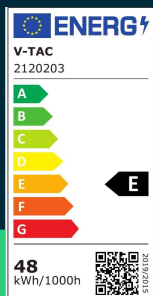

**48W LED wp lamp fitting 150cm with SAMSUNG CHIP milky cover 4000K**

SKU 2120203 EAN 3800157685986 VT-150048-M-N

Related products (SKUs): 2120202

## TECHNICAL SPECIFICATION

Power	48W	CRI	80+	Brand	V-TAC
Luminous flux (lm)	5760 lm	Material	ABS, PC	Warranty	3y
Light color	Neutral white	IK rating	IK06	Certifications	CE, EMC, ROHS
Color temperature	4000K	Housing color	Opal shade	Efficacy (lm/W)	120 lm/W
Beam angle	120°	Type	M-Series	Additional information	IK06
Voltage	230V	Dimming	NIE	ETIM	ECO02892
SKU	SKU 2120203	IP rating	IP65	CN code	8539 51 00
EAN barcode	3800157685986	Ignition time (100%)	0.001s	EPREL	1243214
Product code	VT-150048-M-N	Size	1500x78x72mm		
Series	M-Series	Length	150cm		
Energy class	E	Product weight	1,68		
Base	Integrated LED fixture	Volume	0,009282		
LED module type	SAMSUNG	Pack length	1500mm		
Lifetime	20000h	Pack width	80mm		
Input voltage	AC: 220-240V	Pack height	75mm		
Power factor	>0,9	Master carton	12		

## Product description

- High efficiency 120lm/W
- 3-year warranty
- SAMSUNG Chip
- IP65
- ABS+PC body
- IK06
- Available varieties 60cm,120cm,150cm
- Available varieties with a milky and transparent shade