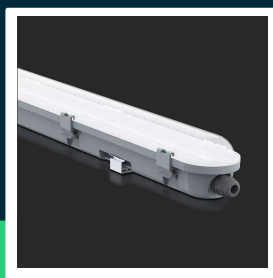

**48W LED wp lamp fitting 150cm with SAMSUNG CHIP milky cover 4000K**

SKU 2120203

EAN 3800157685986

VT-150048-M-N

Related products (SKUs): 2120202

## TECHNICAL SPECIFICATION

Power	48W	CRI	80+	Brand	V-TAC
Luminous flux (lm)	5760 lm	Material	ABS, PC	Warranty	3y
Light color	Neutral white	IK rating	IK06	Certifications	CE, EMC, ROHS
Color temperature	4000K	Housing color	Opal shade	Efficacy (lm/W)	120 lm/W
Beam angle	120°	Type	M-Series	Additional information	IK06
Voltage	230V	Dimming	NIE	ETIM	ECO02892
SKU	SKU 2120203	IP rating	IP65	CN code	8539 51 00
EAN barcode	3800157685986	Ignition time (100%)	0.001s	EPREL	1243214
Product code	VT-150048-M-N	Size	1500x78x72mm		
Series	M-Series	Length	150cm		
Energy class	E	Product weight	1,68		
Base	Integrated LED fixture	Volume	0,009282		
LED module type	SAMSUNG	Pack length	1500mm		
Lifetime	20000h	Pack width	80mm		
Input voltage	AC: 220-240V	Pack height	75mm		
Power factor	>0,9	Master carton	12		

## Product description

- High efficiency 120lm/W
- 3-year warranty
- SAMSUNG Chip
- IP65
- ABS+PC body
- IK06
- Available varieties 60cm,120cm,150cm
- Available varieties with a milky and transparent shade