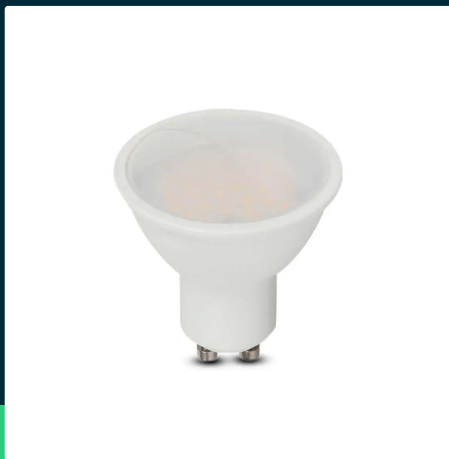

LED spotlight SAMSUNG CHIP GU10 4.5W smooth plastic 100°d 4000K

SKU 21202 EAN 3800157682084 VT-205

Related products (SKUs): 201, 202, 203, 21201, 21201-6, 21202-6, 21203, 21203-6

TECHNICAL SPECIFICATION

Power	4,5W	Frequency	50Hz	Master carton	200
Equivalent power	35W	Power factor	>0,4	Brand	V-TAC
Luminous flux (lm)	400 lm	CRI	80+	Warranty	5y
Light color	Neutral white	Material	Plastic	Certifications	CE, EMC, ROHS
Color temperature	4000K	Housing color	Matte opal	Efficacy (lm/W)	90 lm/W
Beam angle	100°	Type	Light sources	ETIM	EC001959
Voltage	230V	Dimming	NIE	CN code	8539 52 00
SKU	SKU 21202	IP rating	IP20	EPREL	1173380
EAN barcode	3800157682084	Ignition time (100%)	0.001s		
Product code	VT-205	On/Off cycles	>20000		
Energy class	F	Operating conditions	-20° +45°		
Base	GU10	Size	50x56.5mm		
Shape	PAR16	Product weight	0,03		
LED module type	SAMSUNG	Pack length	50mm		
Lifetime	20000h	Pack width	50mm		
Input voltage	AC:220-240V, 50Hz	Pack height	80mm		

**LED spotlight SAMSUNG CHIP GU10 4.5W smooth plastic
100°d 4000K**

SKU 21202 EAN 3800157682084 VT-205

Related products (SKUs): 201, 202, 203, 21201, 21201-6, 21202-6,
21203, 21203-6

Product description

- SAMSUNG LED chip
- Energy consumption lower by 80% compared to traditional light sources
- Very long life
- No UV or IR radiation
- Instant start and 100% light
- Low operating temperature
- Direct replacement for traditional light sources