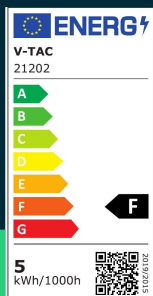

LED spotlight SAMSUNG CHIP GU10 4.5W smooth plastic 100°d 4000K

SKU 21202 EAN 3800157682084 VT-205

Related products (SKUs): 201, 202, 203, 21201, 21201-6, 21202-6, 21203, 21203-6

TECHNICAL SPECIFICATION

Power	4,5W	Frequency	50Hz	Master carton	200
Equivalent power	35W	Power factor	>0,4	Brand	V-TAC
Luminous flux (lm)	400 lm	CRI	80+	Warranty	5y
Light color	Neutral white	Material	Plastic	Certifications	CE, EMC, ROHS
Color temperature	4000K	Housing color	Matte opal	Efficacy (lm/W)	90 lm/W
Beam angle	100°	Type	Light sources	ETIM	EC001959
Voltage	230V	Dimming	NIE	CN code	8539 52 00
SKU	SKU 21202	IP rating	IP20	EPREL	1173380
EAN barcode	3800157682084	Ignition time (100%)	0.001s		
Product code	VT-205	On/Off cycles	>20000		
Energy class	F	Operating conditions	-20° +45°		
Base	GU10	Size	50x56.5mm		
Shape	PAR16	Product weight	0,03		
LED module type	SAMSUNG	Pack length	50mm		
Lifetime	20000h	Pack width	50mm		
Input voltage	AC:220-240V, 50Hz	Pack height	80mm		

**LED spotlight SAMSUNG CHIP GU10 4.5W smooth plastic
100°d 4000K**

SKU 21202 EAN 3800157682084 VT-205

Related products (SKUs): 201, 202, 203, 21201, 21201-6, 21202-6,
21203, 21203-6

Product description

- SAMSUNG LED chip
- Energy consumption lower by 80% compared to traditional light sources
- Very long life
- No UV or IR radiation
- Instant start and 100% light
- Low operating temperature
- Direct replacement for traditional light sources