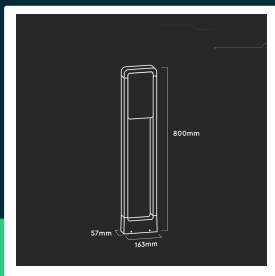

**10W LED bollard lamp LED by SAMSUNG 4000K IP65 white body**

SKU 2120117 EAN 3800170220898 VT-33

Related products (SKUs): 20114, 20117, 2210117, 20113, 20115, 20116, 20118, 2120114

## TECHNICAL SPECIFICATION

Power	10W	CRI	80+	Warranty	3y
Luminous flux (lm)	900 lm	Material	Aluminium, PC	Certifications	CE, EMC, ROHS
Light color	Neutral white	Housing color	White	Efficacy (lm/W)	90 lm/W
Color temperature	4000K	Type	Bollard	ETIM	ECO02892
Beam angle	120°	Dimming	NIE	CN code	8539 51 00
Voltage	230V	IP rating	IP65	EPREL	1853444
SKU	SKU 2120117	Ignition time (100%)	0.001s		
EAN barcode	3800170220898	On/Off cycles	>15000		
Product code	VT-33	Size	163x57x800mm		
Series	Garden bollards	Product weight	3,04		
Energy class	E	Volume	0,01306		
Base	Integrated LED fixture	Pack length	170mm		
Shape	Rectangle	Pack width	80mm		
LED module type	SAMSUNG	Pack height	815mm		
Lifetime	20000h	Master carton	5		
Input voltage	AC:220-240V, 50/60Hz	Brand	V-TAC		