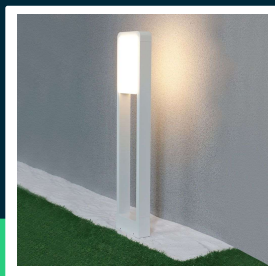

**10W LED bollard lamp LED by SAMSUNG 4000K IP65 white body**

SKU 2120117 EAN 3800170220898 VT-33

Related products (SKUs): 20114, 20117, 2210117, 20113, 20115, 20116, 20118, 2120114

## TECHNICAL SPECIFICATION

Power	10W	CRI	80+	Warranty	3y
Luminous flux (lm)	900 lm	Material	Aluminium, PC	Certifications	CE, EMC, ROHS
Light color	Neutral white	Housing color	White	Efficacy (lm/W)	90 lm/W
Color temperature	4000K	Type	Bollard	ETIM	ECO02892
Beam angle	120°	Dimming	NIE	CN code	8539 51 00
Voltage	230V	IP rating	IP65	EPREL	1853444
SKU	SKU 2120117	Ignition time (100%)	0.001s		
EAN barcode	3800170220898	On/Off cycles	>15000		
Product code	VT-33	Size	163x57x800mm		
Series	Garden bollards	Product weight	3,04		
Energy class	E	Volume	0,01306		
Base	Integrated LED fixture	Pack length	170mm		
Shape	Rectangle	Pack width	80mm		
LED module type	SAMSUNG	Pack height	815mm		
Lifetime	20000h	Master carton	5		
Input voltage	AC:220-240V, 50/60Hz	Brand	V-TAC		

**TOW LED bollard lamp LED by SAMSUNG 4000K IP65 white body**

SKU 2120117    EAN 3800170220898    VT-33

Related products (SKUs): 20114, 20117, 2210117, 20113, 20115, 20116, 20118, 2120114

## Product description

- SAMSUNG Chip
- 3-year warranty
- CRI>80
- IP65
- Aluminum body + PC
- Available in white and black
- Available light colors 3000K/4000K/64000K