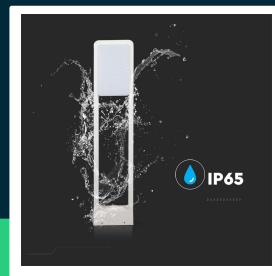

**10W LED bollard lamp LED by SAMSUNG 4000K IP65 white body**

SKU 2120117 EAN 3800170220898 VT-33

Related products (SKUs): 20114, 20117, 2210117, 20113, 20115, 20116, 20118, 2120114

## TECHNICAL SPECIFICATION

Power	10W	CRI	80+	Warranty	3y
Luminous flux (lm)	900 lm	Material	Aluminium, PC	Certifications	CE, EMC, ROHS
Light color	Neutral white	Housing color	White	Efficacy (lm/W)	90 lm/W
Color temperature	4000K	Type	Bollard	ETIM	ECO02892
Beam angle	120°	Dimming	NIE	CN code	8539 51 00
Voltage	230V	IP rating	IP65	EPREL	1853444
SKU	SKU 2120117	Ignition time (100%)	0.001s		
EAN barcode	3800170220898	On/Off cycles	>15000		
Product code	VT-33	Size	163x57x800mm		
Series	Garden bollards	Product weight	3,04		
Energy class	E	Volume	0,01306		
Base	Integrated LED fixture	Pack length	170mm		
Shape	Rectangle	Pack width	80mm		
LED module type	SAMSUNG	Pack height	815mm		
Lifetime	20000h	Master carton	5		
Input voltage	AC:220-240V, 50/60Hz	Brand	V-TAC		

**TOW LED bollard lamp LED by SAMSUNG 4000K IP65 white body**

SKU 2120117    EAN 3800170220898    VT-33

Related products (SKUs): 20114, 20117, 2210117, 20113, 20115, 20116, 20118, 2120114

## Product description

- SAMSUNG Chip
- 3-year warranty
- CRI>80
- IP65
- Aluminum body + PC
- Available in white and black
- Available light colors 3000K/4000K/64000K