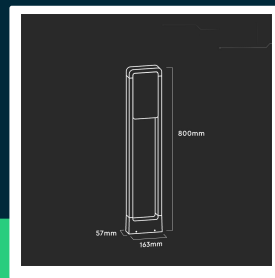

10W LED bollard lamp with SAMSUNG CHIP 4000K IP65 black body

SKU 2120114 EAN 3800157684941 VT-33

Related products (SKUs): 20114, 20117, 2210117, 20113, 20115, 20116, 20118, 2120117

TECHNICAL SPECIFICATION

Power	10W	Power factor	>0,5	Master carton	5
Luminous flux (lm)	650 lm	CRI	80+	Quantity per pallet	100
Light color	Neutral white	Material	Aluminium	Brand	V-TAC
Color temperature	4000K	Housing color	Black	Warranty	3y
Beam angle	120°	Type	Bollard	Certifications	CE, EMC, ROHS
Voltage	230V	Dimming	NIE	Efficacy (lm/W)	65 lm/W
SKU	SKU 2120114	IP rating	IP65	ETIM	ECO02892
EAN barcode	3800157684941	Ignition time (100%)	0.001s	CN code	8539 51 00
Product code	VT-33	On/Off cycles	>15000	EPREL	1231811
Series	Garden bollards	Operating conditions	-25° +50°		
Energy class	E	Size	163x57x800mm		
Base	Integrated LED fixture	Product weight	3		
Shape	Rectangle	Volume	0,011084		
LED module type	SAMSUNG	Pack length	170mm		
Lifetime	20000h	Pack width	80mm		
Input voltage	AC:200-240V, 50/60Hz	Pack height	810mm		