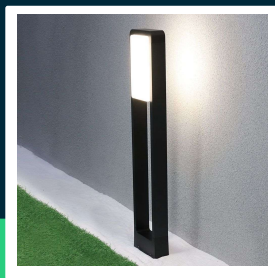

10W LED bollard lamp with SAMSUNG CHIP 4000K IP65 black body

SKU 2120114 EAN 3800157684941 VT-33

Related products (SKUs): 20114, 20117, 2210117, 20113, 20115, 20116, 20118, 2120117

TECHNICAL SPECIFICATION

Power	10W	Power factor	>0,5	Master carton	5
Luminous flux (lm)	650 lm	CRI	80+	Quantity per pallet	100
Light color	Neutral white	Material	Aluminium	Brand	V-TAC
Color temperature	4000K	Housing color	Black	Warranty	3y
Beam angle	120°	Type	Bollard	Certifications	CE, EMC, ROHS
Voltage	230V	Dimming	NIE	Efficacy (lm/W)	65 lm/W
SKU	SKU 2120114	IP rating	IP65	ETIM	ECO02892
EAN barcode	3800157684941	Ignition time (100%)	0.001s	CN code	8539 51 00
Product code	VT-33	On/Off cycles	>15000	EPREL	1231811
Series	Garden bollards	Operating conditions	-25° +50°		
Energy class	E	Size	163x57x800mm		
Base	Integrated LED fixture	Product weight	3		
Shape	Rectangle	Volume	0,011084		
LED module type	SAMSUNG	Pack length	170mm		
Lifetime	20000h	Pack width	80mm		
Input voltage	AC:200-240V, 50/60Hz	Pack height	810mm		

**TOW LED bollard lamp with SAMSUNG CHIP 4000K IP65 black body**

SKU 2120114 EAN 3800157684941 VT-33

Related products (SKUs): 20114, 20117, 2210117, 20113, 20115, 20116, 20118, 2120117

Product description