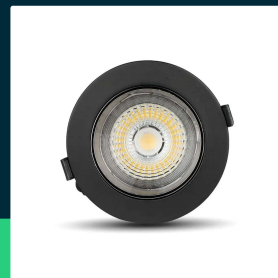

LED downlight SAMSUNG CHIP 30W COB reflector black housing 4000K

SKU 2120058 EAN 3800157675611 VT-2-13

Related products (SKUs): 20051, 20052, 20053, 2120051, 2120052, 2120054, 2120055, 2120056

TECHNICAL SPECIFICATION

Power	30W	Material	Aluminium	Warranty	5y
Luminous flux (lm)	2900 lm	Housing color	Black	Certifications	CE, EMC, ROHS
Light color	Neutral white	Dimming	NIE	Efficacy (lm/W)	95 lm/W
Color temperature	4000K	IP rating	IP20	ETIM	ECO02892
Beam angle	120°	Rotation	NIE	CN code	8539 51 00
Voltage	230V	Ignition time (100%)	0.001s		
SKU	SKU 2120058	Color consistency	<6		
EAN barcode	3800157675611	Size	220x70mm		
Product code	VT-2-13	Mounting size	210mm		
Series	Downlight	Product weight	1,42		
Base	Integrated LED fixture	Volume	0,0054		
LED module type	SAMSUNG	Pack length	270mm		
Lifetime	30000h	Pack width	255mm		
Input voltage	AC:85—265V,50/60Hz	Pack height	80mm		
Power factor	>0,5	Master carton	10		
CRI	80+	Brand	V-TAC		

**LED downlight SAMSUNG CHIP 30W COB reflector black housing 4000K**

SKU 2120058 EAN 3800157675611 VT-2-13

Related products (SKUs): 20051, 20052, 20053, 2120051, 2120052, 2120054, 2120055, 2120056

Product description

- Elegant appearance
- No UV
- No flickering
- SAMSUNG Chip
- High-quality power supply with the lowest power factor
- Easy installation
- Durable die-cast aluminum body
- Low operating costs

GPSR Information