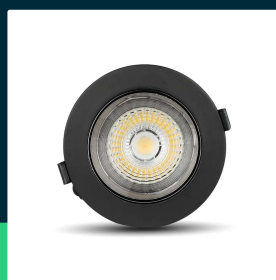

LED downlight SAMSUNG CHIP 20W COB reflector black housing 6400K

SKU 2120056 EAN 3800157675604 VT-2-13

Related products (SKUs): 20051, 20052, 20053, 2120051, 2120052, 2120054, 2120055, 2120058

TECHNICAL SPECIFICATION

Power	20W	Material	Aluminium	Warranty	5y
Luminous flux (lm)	1780 lm	Housing color	Black	Certifications	CE, EMC, ROHS
Light color	Cool white	Dimming	NIE	Efficacy (lm/W)	90 lm/W
Color temperature	6400K	IP rating	IP20	ETIM	ECO02892
Beam angle	120°	Rotation	NIE	CN code	8539 51 00
Voltage	230V	Ignition time (100%)	0.001s		
SKU	SKU 2120056	Color consistency	<6		
EAN barcode	3800157675604	Size	160x70mm		
Product code	VT-2-13	Mounting size	150mm		
Series	Downlight	Product weight	0,79		
Base	Integrated LED fixture	Volume	0,002888		
LED module type	SAMSUNG	Pack length	195mm		
Lifetime	30000h	Pack width	195mm		
Input voltage	AC:85—265V,50/60Hz	Pack height	80mm		
Power factor	>0,5	Master carton	20		
CRI	80+	Brand	V-TAC		

LED downlight SAMSUNG CHIP 20W COB reflector black housing 6400K

SKU 2120056 EAN 3800157675604 VT-2-13

Related products (SKUs): 20051, 20052, 20053, 2120051, 2120052, 2120054, 2120055, 2120058

Product description

- Elegant appearance
- No UV
- No flickering
- SAMSUNG Chip
- High-quality power supply with the lowest power factor
- Easy installation
- Durable die-cast aluminum body
- Low operating costs

GPSR Information