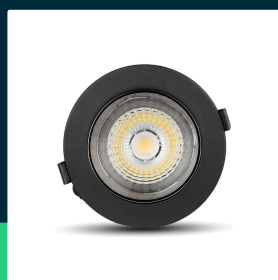

LED downlight SAMSUNG CHIP 20W COB reflector black housing 4000K

SKU 2120055 EAN 3800157675598 VT-2-13

Related products (SKUs): 20051, 20052, 20053, 2120051, 2120052, 2120054, 2120056, 2120058

TECHNICAL SPECIFICATION

Power	20W	Material	Aluminium	Warranty	5y
Luminous flux (lm)	1780 lm	Housing color	Black	Certifications	CE, EMC, ROHS
Light color	Neutral white	Dimming	NIE	Efficacy (lm/W)	90 lm/W
Color temperature	4000K	IP rating	IP20	ETIM	ECO02892
Beam angle	120°	Rotation	NIE	CN code	8539 51 00
Voltage	230V	Ignition time (100%)	0.001s		
SKU	SKU 2120055	Color consistency	<6		
EAN barcode	3800157675598	Size	160x70mm		
Product code	VT-2-13	Mounting size	150mm		
Series	Downlight	Product weight	0,79		
Base	Integrated LED fixture	Volume	0,002888		
LED module type	SAMSUNG	Pack length	195mm		
Lifetime	30000h	Pack width	195mm		
Input voltage	AC:85—265V,50/60Hz	Pack height	80mm		
Power factor	>0,5	Master carton	20		
CRI	80+	Brand	V-TAC		

LED downlight SAMSUNG CHIP 20W COB reflector black housing 4000K

SKU 2120055 EAN 3800157675598 VT-2-13

Related products (SKUs): 20051, 20052, 20053, 2120051, 2120052, 2120054, 2120056, 2120058

Product description

- Elegant appearance
- No UV
- No flickering
- SAMSUNG Chip
- High-quality power supply with the lowest power factor
- Easy installation
- Durable die-cast aluminum body
- Low operating costs

GPSR Information