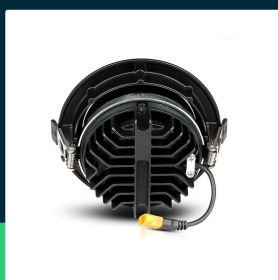

LED downlight SAMSUNG CHIP 20W COB reflector black housing 3000K

SKU 2120054 EAN 3800157675581 VT-2-13

Related products (SKUs): 20051, 20052, 20053, 2120051, 2120052, 2120055, 2120056, 2120058

TECHNICAL SPECIFICATION

Power	20W	Material	Aluminium	Warranty	5y
Luminous flux (lm)	1780 lm	Housing color	Black	Certifications	CE, EMC, ROHS
Light color	Warm white	Dimming	NIE	Efficacy (lm/W)	90 lm/W
Color temperature	3000K	IP rating	IP20	ETIM	ECO02892
Beam angle	120°	Rotation	NIE	CN code	8539 51 00
Voltage	230V	Ignition time (100%)	0.001s		
SKU	SKU 2120054	Color consistency	<6		
EAN barcode	3800157675581	Size	160x70mm		
Product code	VT-2-13	Mounting size	150mm		
Series	Downlight	Product weight	0,79		
Base	Integrated LED fixture	Volume	0,002888		
LED module type	SAMSUNG	Pack length	195mm		
Lifetime	30000h	Pack width	195mm		
Input voltage	AC:85—265V,50/60Hz	Pack height	80mm		
Power factor	>0,5	Master carton	20		
CRI	80+	Brand	V-TAC		

**LED downlight SAMSUNG CHIP 20W COB reflector black housing 3000K**

SKU 2120054 EAN 3800157675581 VT-2-13

Related products (SKUs): 20051, 20052, 20053, 2120051, 2120052, 2120055, 2120056, 2120058

Product description

- Elegant appearance
- No UV
- No flickering
- SAMSUNG Chip
- High-quality power supply with the lowest power factor
- Easy installation
- Durable die-cast aluminum body
- Low operating costs

GPSR Information