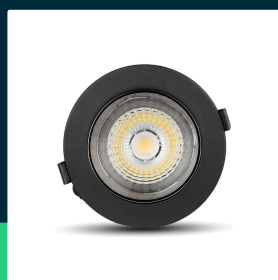

LED downlight SAMSUNG CHIP 20W COB reflector black housing 3000K

SKU 2120054 EAN 3800157675581 VT-2-13

Related products (SKUs): 20051, 20052, 20053, 2120051, 2120052, 2120055, 2120056, 2120058

TECHNICAL SPECIFICATION

Power	20W	Material	Aluminium	Warranty	5y
Luminous flux (lm)	1780 lm	Housing color	Black	Certifications	CE, EMC, ROHS
Light color	Warm white	Dimming	NIE	Efficacy (lm/W)	90 lm/W
Color temperature	3000K	IP rating	IP20	ETIM	ECO02892
Beam angle	120°	Rotation	NIE	CN code	8539 51 00
Voltage	230V	Ignition time (100%)	0.001s		
SKU	SKU 2120054	Color consistency	<6		
EAN barcode	3800157675581	Size	160x70mm		
Product code	VT-2-13	Mounting size	150mm		
Series	Downlight	Product weight	0,79		
Base	Integrated LED fixture	Volume	0,002888		
LED module type	SAMSUNG	Pack length	195mm		
Lifetime	30000h	Pack width	195mm		
Input voltage	AC:85—265V,50/60Hz	Pack height	80mm		
Power factor	>0,5	Master carton	20		
CRI	80+	Brand	V-TAC		

**LED downlight SAMSUNG CHIP 20W COB reflector black housing 3000K**

SKU 2120054 EAN 3800157675581 VT-2-13

Related products (SKUs): 20051, 20052, 20053, 2120051, 2120052, 2120055, 2120056, 2120058

Product description

- Elegant appearance
- No UV
- No flickering
- SAMSUNG Chip
- High-quality power supply with the lowest power factor
- Easy installation
- Durable die-cast aluminum body
- Low operating costs

GPSR Information