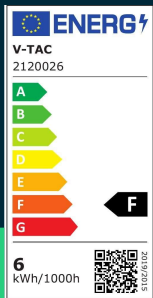

LED spotlight SAMSUNG CHIP GU10 6W ripple plastic 10°d 3000K

SKU 2120026 EAN 3800157677592 VT-249

Related products (SKUs): 20026, 20027, 20028, 24021, 24022, 2120027, 21200271

TECHNICAL SPECIFICATION

Power	6W	Frequency	50Hz	Pack width	50mm
Equivalent power	60W	Power factor	>0,5	Pack height	50mm
Luminous flux (lm)	445 lm	CRI	80+	Master carton	10
Light color	Warm white	Material	Plastic	Brand	V-TAC
Color temperature	3000K	Housing color	White	Warranty	5y
Beam angle	10°	Type	Light sources	Certifications	CE, EMC, ROHS
Voltage	230V	Dimming	NIE	Efficacy (lm/W)	75 lm/W
SKU	SKU 2120026	IP rating	IP20	Additional information	Pack 1pcs
EAN barcode	3800157677592	Ignition time (100%)	0.001s	ETIM	EC001959
Product code	VT-249	Color consistency	<6	CN code	8539 52 00
Energy class	F	On/Off cycles	>20000	EPREL	1087103
Base	GU10	Operating conditions	-20° +45°		
Shape	PAR16	Size	55x50mm		
LED module type	SAMSUNG	Product weight	0,04		
Lifetime	20000h	Volume	0,00025		
Input voltage	AC:220-240V, 50Hz	Pack length	60mm		

**LED spotlight SAMSUNG CHIP GU10 6W ripple plastic 10°d 3000K**

SKU 2120026 EAN 3800157677592 VT-249

Related products (SKUs): 20026, 20027, 20028, 24021, 24022, 2120027, 21200271

Product description

- A bulb with a narrow light angle of 10 degrees enabling accent and decorative lighting
- Energy consumption 80% lower than standard light sources
- Very long life
- No UV or infrared radiation
- Instant start, 100% light with no warm-up time
- Low operating temperature
- Direct replacement for traditional light bulbs