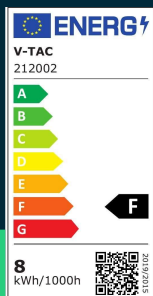

LED strip SMD3528 120 leds 6500K IP20

SKU 212002 EAN 3800157679442 VT-3528 IP20

Related products (SKUs): 212025, 212041

TECHNICAL SPECIFICATION

Power	8W	Number of LEDs	120 LED/m	Master carton	80
Luminous flux (lm)	800 lm	CRI	80+	Quantity per pallet	9600
Light color	Cool white	Material	PCB	Brand	V-TAC
Color temperature	6500K	Type	120LED/m	Warranty	2y
Beam angle	120°	Dimming	TAK	Certifications	CE, EMC, ROHS
Voltage	12V	IP rating	IP20	Efficacy (lm/W)	100 lm/W
SKU	SKU 212002	Cut point	Cut every 3 LEDs / 5cm	Parameters	Power and luminous flux are given for 1m of product
EAN barcode	3800157679442	Ignition time (100%)	0.001s	ETIM	EC001959
Product code	VT-3528 IP20	Operating conditions	-20° +45°	CN code	8539 52 00
Series	LED strips	Length	5m	EPREL	1101369
Energy class	F	Width	8mm		
Shape	LED strip	Product weight	0,12		
LED module type	SMD3528	Volume	0,0002		
Lifetime	>20000h	Pack length	160mm		
Input voltage	12V DC	Pack width	12mm		
Current	0,66A/m	Pack height	180mm		

**LED strip SMD3528 120 leds 6500K IP20**

SKU 212002 EAN 3800157679442 VT-3528 IP20

Related products (SKUs): 212025, 212041

Product description

- Flexible LED strip for voltage 12V
- Quick and easy installation
- Extremely low energy consumption
- Create atmospheric and dynamic illuminations
- Available in a variety of colors from warm white to RGB
- IP20 and IP65 versions