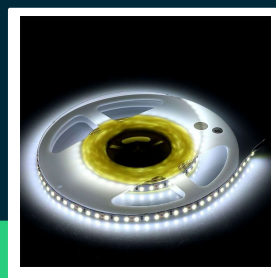

LED strip SMD3528 120 leds 6500K IP20

SKU 212002 EAN 3800157679442 VT-3528 IP20

Related products (SKUs): 212025, 212041

TECHNICAL SPECIFICATION

Power	8W	Number of LEDs	120 LED/m	Master carton	80
Luminous flux (lm)	800 lm	CRI	80+	Quantity per pallet	9600
Light color	Cool white	Material	PCB	Brand	V-TAC
Color temperature	6500K	Type	120LED/m	Warranty	2y
Beam angle	120°	Dimming	TAK	Certifications	CE, EMC, ROHS
Voltage	12V	IP rating	IP20	Efficacy (lm/W)	100 lm/W
SKU	SKU 212002	Cut point	Cut every 3 LEDs / 5cm	Parameters	Power and luminous flux are given for 1m of product
EAN barcode	3800157679442	Ignition time (100%)	0.001s	ETIM	EC001959
Product code	VT-3528 IP20	Operating conditions	-20° +45°	CN code	8539 52 00
Series	LED strips	Length	5m	EPREL	1101369
Energy class	F	Width	8mm		
Shape	LED strip	Product weight	0,12		
LED module type	SMD3528	Volume	0,0002		
Lifetime	>20000h	Pack length	160mm		
Input voltage	12V DC	Pack width	12mm		
Current	0,66A/m	Pack height	180mm		

**LED strip SMD3528 120 leds 6500K IP20**

SKU 212002 EAN 3800157679442 VT-3528 IP20

Related products (SKUs): 212025, 212041

Product description

- Flexible LED strip for voltage 12V
- Quick and easy installation
- Extremely low energy consumption
- Create atmospheric and dynamic illuminations
- Available in a variety of colors from warm white to RGB
- IP20 and IP65 versions