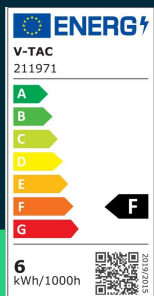

6W GU10 ripple plastic spotlight 6500K 38`d dimmable

SKU 211971 EAN 3800170227422 VT-227

Related products (SKUs): 189, 190, 195, 196, 191, 197, 21189, 21190, 21191, 21195, 21196, 21197, 211891, 211896, 211901, 211906, 211911, 211916

TECHNICAL SPECIFICATION

Power	6W	Frequency	50Hz	Product weight	0,03
Equivalent power	60W	Power factor	>0,5	Volume	0,000225
Luminous flux (lm)	445 lm	CRI	80+	Pack length	50mm
Light color	Cool white	Material	Plastic	Pack width	50mm
Color temperature	6500K	Housing color	White	Pack height	80mm
Beam angle	38°	Type	Light sources	Master carton	10
Voltage	230V	Dimming	TAK	Quantity per pallet	7200
SKU	SKU 211971	IP rating	IP20	Brand	V-TAC
EAN barcode	3800170227422	Ignition time (100%)	0.001s	Warranty	2y
Product code	VT-227	Color consistency	<6	Certifications	CE, EMC, ROHS
Energy class	F	On/Off cycles	>20000	Efficacy (lm/W)	75 lm/W
Base	GU10	Operating conditions	-20° +45°	ETIM	EC001959
Shape	PAR16	Size	50x55mm	CN code	8539 52 00
LED module type	SMD	Length	50 mm	EPREL	2167559
Lifetime	20000h	Width	50 mm		
Input voltage	AC:220-240V, 50Hz	Height	90 mm		