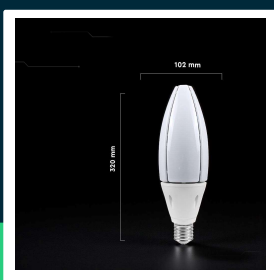

60W LED olive lamp with CREE CHIP 6500K E40 6yrs warranty

SKU 211886 EAN 3800170253056 VT-260

Related products (SKUs): 187, 188, 21187, 21188, 24036, 211876

TECHNICAL SPECIFICATION

Power	60W	Frequency	50Hz	Pack height	325 mm
Equivalent power	60W	Power factor	>0,9	Master carton	20
Luminous flux (lm)	6500 lm	CRI	80+	Quantity per pallet	320
Light color	Cool white	Material	Plastic	Brand	V-TAC
Color temperature	6500K	Housing color	Matte opal	Warranty	6y
Beam angle	300°	Type	Light sources	Certifications	CE, EMC, ROHS
Voltage	230V	Dimming	NIE	Efficacy (lm/W)	110 lm/W
SKU	SKU 211886	IP rating	IP20	ETIM	EC001959
EAN barcode	3800170253056	Ignition time (100%)	0.001s	CN code	8539 52 00
Product code	VT-260	On/Off cycles	>20000	EPREL	2403036
Energy class	F	Operating conditions	-20° +45°		
Base	E40	Size	102x320mm		
Shape	Oval	Product weight	0,72		
LED module type	CREE LED	Volume	0,00435		
Lifetime	25000h	Pack length	75 mm		
Input voltage	AC:220-240V, 50Hz	Pack width	75 mm		

60W LED olive lamp with CREE CHIP 6500K E40 6yrs warranty

SKU 211886 EAN 3800170253056 VT-260

Related products (SKUs): 187, 188, 21187, 21188, 24036, 211876

Product description

- 6-year warranty
- A new generation of bulbs with CREE chip technology, ensuring high reliability
- CREE LED is a global leader in LED technology with over 35 years of experience, 1800 patents, and exceptional performance, durability and precision
- Stable LED technology for reliable and long-lasting operation
- High-quality PC lampshade ensuring even light distribution
- Efficient SMD-CREE LED chip with high efficiency
- Solid aluminum housing with excellent heat dissipation
- Aluminum radiator for effective cooling