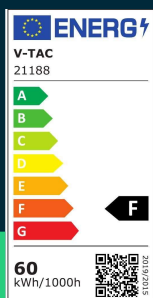

**LED bulb SAMSUNG CHIP 60W E40 olive lamp 6400K**

SKU 21188 EAN 3800157689939 VT-260

Related products (SKUs): 187, 188, 21187, 24036, 211876, 211886

**TECHNICAL SPECIFICATION**

Power	60W	Power factor	>0,9	Master carton	20
Luminous flux (lm)	6500 lm	CRI	80+	Quantity per pallet	320
Light color	Cool white	Material	Plastic	Brand	V-TAC
Color temperature	6500K	Housing color	Matte opal	Warranty	5y
Beam angle	270°	Type	Light sources	Certifications	CE, EMC, ROHS
Voltage	230V	Dimming	NIE	Efficacy (lm/W)	110 lm/W
SKU	SKU 21188	IP rating	IP20	ETIM	EC001959
EAN barcode	3800157689939	Ignition time (100%)	0.001s	CN code	8539 52 00
Product code	VT-260	On/Off cycles	>20000	EPREL	1301038
Energy class	F	Operating conditions	-20° +45°		
Base	E40	Size	102x320mm		
Shape	Oval	Product weight	0,7		
LED module type	SAMSUNG	Volume	0,00325		
Lifetime	30000h	Pack length	106mm		
Input voltage	220-240V	Pack width	106mm		
Frequency	50Hz	Pack height	325mm		

## Product description

- SAMSUNG LED chip
- Energy consumption lower by 80% compared to traditional light sources
- Very long life
- No UV or IR radiation
- Instant start and 100% light