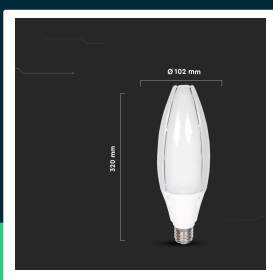

**LED bulb SAMSUNG CHIP 60W E40 olive lamp 6400K**

SKU 21188 EAN 3800157689939 VT-260

Related products (SKUs): 187, 188, 21187, 24036, 211876, 211886

**TECHNICAL SPECIFICATION**

Power	60W	Power factor	>0,9	Master carton	20
Luminous flux (lm)	6500 lm	CRI	80+	Quantity per pallet	320
Light color	Cool white	Material	Plastic	Brand	V-TAC
Color temperature	6500K	Housing color	Matte opal	Warranty	5y
Beam angle	270°	Type	Light sources	Certifications	CE, EMC, ROHS
Voltage	230V	Dimming	NIE	Efficacy (lm/W)	110 lm/W
SKU	SKU 21188	IP rating	IP20	ETIM	EC001959
EAN barcode	3800157689939	Ignition time (100%)	0.001s	CN code	8539 52 00
Product code	VT-260	On/Off cycles	>20000	EPREL	1301038
Energy class	F	Operating conditions	-20° +45°		
Base	E40	Size	102x320mm		
Shape	Oval	Product weight	0,7		
LED module type	SAMSUNG	Volume	0,00325		
Lifetime	30000h	Pack length	106mm		
Input voltage	220-240V	Pack width	106mm		
Frequency	50Hz	Pack height	325mm		

**LED bulb SAMSUNG CHIP 60W E40 olive lamp 6400K**

SKU 21188 EAN 3800157689939 VT-260

Related products (SKUs): 187, 188, 21187, 24036, 211876, 211886

## Product description

- SAMSUNG LED chip
- Energy consumption lower by 80% compared to traditional light sources
- Very long life
- No UV or IR radiation
- Instant start and 100% light