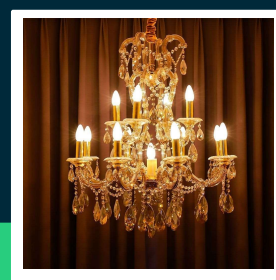

LED bulb SAMSUNG CHIP 4.5W E14 plastic candle 4000K

SKU 21172 EAN 3800157698627 VT-226

Related products (SKUs): 171, 172, 173, 21171, 21173

TECHNICAL SPECIFICATION

Power	4,5W	Frequency	50Hz	Product weight	0,03
Equivalent power	40W	Power factor	>0,5	Volume	0,000198
Luminous flux (lm)	470 lm	CRI	80+	Pack length	39mm
Light color	Neutral white	Material	Plastic	Pack width	39mm
Color temperature	4000K	Housing color	Matte opal	Pack height	102mm
Beam angle	180°	Type	Light sources	Master carton	200
Voltage	230V	Dimming	NIE	Quantity per pallet	10000
SKU	SKU 21172	IP rating	IP20	Brand	V-TAC
EAN barcode	3800157698627	Ignition time (100%)	0.001s	Warranty	5y
Product code	VT-226	Color consistency	<6	Certifications	CE, EMC, ROHS
Energy class	F	On/Off cycles	>20000	Efficacy (lm/W)	105 lm/W
Base	E14	Operating conditions	-20° +45°	ETIM	EC001959
Shape	Candle	Size	36.5x100mm	CN code	8539 52 00
LED module type	SAMSUNG	Length	39 mm	EPREL	1417338
Lifetime	20000h	Width	39 mm		
Input voltage	220-240V	Height	102 mm		

**LED bulb SAMSUNG CHIP 4.5W E14 plastic candle 4000K**

SKU 21172 EAN 3800157698627 VT-226

Related products (SKUs): 171, 172, 173, 21171, 21173

Product description

- SAMSUNG LED chip
- Energy consumption lower by 80% compared to traditional light sources
- Very long life
- No UV or IR radiation
- Instant start and 100% light