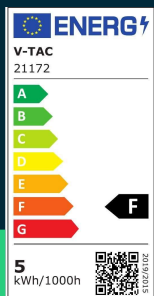

LED bulb SAMSUNG CHIP 4.5W E14 plastic candle 4000K

SKU 21172 EAN 3800157698627 VT-226

Related products (SKUs): 171, 172, 173, 21171, 21173

TECHNICAL SPECIFICATION

Power	4,5W	Frequency	50Hz	Product weight	0,03
Equivalent power	40W	Power factor	>0,5	Volume	0,000198
Luminous flux (lm)	470 lm	CRI	80+	Pack length	39mm
Light color	Neutral white	Material	Plastic	Pack width	39mm
Color temperature	4000K	Housing color	Matte opal	Pack height	102mm
Beam angle	180°	Type	Light sources	Master carton	200
Voltage	230V	Dimming	NIE	Quantity per pallet	10000
SKU	SKU 21172	IP rating	IP20	Brand	V-TAC
EAN barcode	3800157698627	Ignition time (100%)	0.001s	Warranty	5y
Product code	VT-226	Color consistency	<6	Certifications	CE, EMC, ROHS
Energy class	F	On/Off cycles	>20000	Efficacy (lm/W)	105 lm/W
Base	E14	Operating conditions	-20° +45°	ETIM	EC001959
Shape	Candle	Size	36.5x100mm	CN code	8539 52 00
LED module type	SAMSUNG	Length	39 mm	EPREL	1417338
Lifetime	20000h	Width	39 mm		
Input voltage	220-240V	Height	102 mm		

**LED bulb SAMSUNG CHIP 4.5W E14 plastic candle 4000K**

SKU 21172 EAN 3800157698627 VT-226

Related products (SKUs): 171, 172, 173, 21171, 21173

Product description

- SAMSUNG LED chip
- Energy consumption lower by 80% compared to traditional light sources
- Very long life
- No UV or IR radiation
- Instant start and 100% light