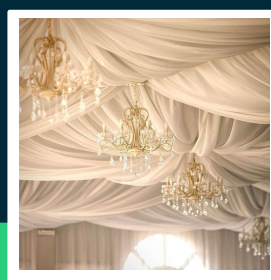

LED bulb SAMSUNG CHIP 4.5W E14 plastic candle 4000K

SKU 21172 EAN 3800157698627 VT-226

Related products (SKUs): 171, 172, 173, 21171, 21173

TECHNICAL SPECIFICATION

Power	4,5W	Frequency	50Hz	Product weight	0,03
Equivalent power	40W	Power factor	>0,5	Volume	0,000198
Luminous flux (lm)	470 lm	CRI	80+	Pack length	39mm
Light color	Neutral white	Material	Plastic	Pack width	39mm
Color temperature	4000K	Housing color	Matte opal	Pack height	102mm
Beam angle	180°	Type	Light sources	Master carton	200
Voltage	230V	Dimming	NIE	Quantity per pallet	10000
SKU	SKU 21172	IP rating	IP20	Brand	V-TAC
EAN barcode	3800157698627	Ignition time (100%)	0.001s	Warranty	5y
Product code	VT-226	Color consistency	<6	Certifications	CE, EMC, ROHS
Energy class	F	On/Off cycles	>20000	Efficacy (lm/W)	105 lm/W
Base	E14	Operating conditions	-20° +45°	ETIM	EC001959
Shape	Candle	Size	36.5x100mm	CN code	8539 52 00
LED module type	SAMSUNG	Length	39 mm	EPREL	1417338
Lifetime	20000h	Width	39 mm		
Input voltage	220-240V	Height	102 mm		