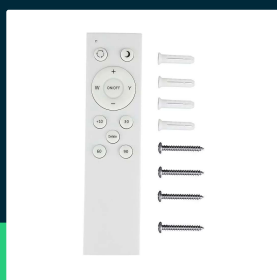

20W 40W 20W LED domelight with remote control CCT changeable ?350 round cover

SKU 2114941 EAN 3800157680417 VT-8405

Related products (SKUs): 1494, 14941

TECHNICAL SPECIFICATION

Power	40W	Power factor	>0,9	Certifications	CE, EMC, ROHS
Luminous flux (lm)	4000 lm	CRI	80+	Efficacy (lm/W)	100 lm/W
Light color	CCT tunable white	Material	PC	ETIM	ECO02892
Color temperature	3000K-6500K	Housing color	White	CN code	8539 51 00
Beam angle	120°	Dimming	TAK	EPREL	1213167
Voltage	230V	IP rating	IP20		
SKU	SKU 2114941	Color consistency	<6		
EAN barcode	3800157680417	Size	393x75mm		
Product code	VT-8405	Product weight	1,058		
Series	Ceiling lights	Volume	0,01550025		
Energy class	F	Pack length	403mm		
Base	Integrated LED fixture	Pack width	90mm		
Shape	Round	Pack height	403mm		
LED module type	SMD	Master carton	5		
Lifetime	20000h	Brand	V-TAC		
Input voltage	AC:175-265V, 50/60Hz	Warranty	2y		

20W 40W 20W LED domelight with remote control CCT changeable ?350 round cover

SKU 2114941 EAN 3800157680417 VT-8405

Related products (SKUs): 1494, 14941

Product description

- Ceiling fixture belonging to the family of modern V-TAC ceiling lamps
- Fixture available in 40W/60W/72W
- Remote control included - light color control from warm white to cold and dimming
- High-quality power driver and LED chip
- Applications - living rooms, bedrooms, hotels, corridors, etc