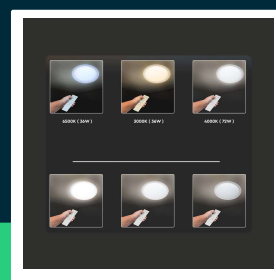

20W 40W 20W LED domelight with remote control CCT changeable ?350 round cover

SKU 2114941 EAN 3800157680417 VT-8405

Related products (SKUs): 1494, 14941

TECHNICAL SPECIFICATION

Power	40W	Power factor	>0,9	Certifications	CE, EMC, ROHS
Luminous flux (lm)	4000 lm	CRI	80+	Efficacy (lm/W)	100 lm/W
Light color	CCT tunable white	Material	PC	ETIM	ECO02892
Color temperature	3000K-6500K	Housing color	White	CN code	8539 51 00
Beam angle	120°	Dimming	TAK	EPREL	1213167
Voltage	230V	IP rating	IP20		
SKU	SKU 2114941	Color consistency	<6		
EAN barcode	3800157680417	Size	393x75mm		
Product code	VT-8405	Product weight	1,058		
Series	Ceiling lights	Volume	0,01550025		
Energy class	F	Pack length	403mm		
Base	Integrated LED fixture	Pack width	90mm		
Shape	Round	Pack height	403mm		
LED module type	SMD	Master carton	5		
Lifetime	20000h	Brand	V-TAC		
Input voltage	AC:175-265V, 50/60Hz	Warranty	2y		

20W 40W 20W LED domelight with remote control CCT changeable ?350 round cover

SKU 2114941 EAN 3800157680417 VT-8405

Related products (SKUs): 1494, 14941

Product description

- Ceiling fixture belonging to the family of modern V-TAC ceiling lamps
- Fixture available in 40W/60W/72W
- Remote control included - light color control from warm white to cold and dimming
- High-quality power driver and LED chip
- Applications - living rooms, bedrooms, hotels, corridors, etc