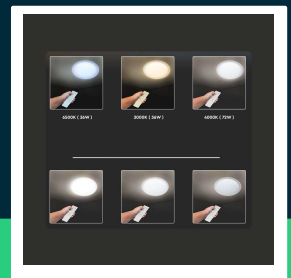

**LED 20W/40W/20W designer domelight with remote control
CCT changing dimmable diamond cover**

SKU 2114931 EAN 3800157687171 VT-8404

Related products (SKUs): 1493, 14931

TECHNICAL SPECIFICATION

Power	40W	Power factor	>0,9	Certifications	CE, EMC, ROHS
Luminous flux (lm)	4000 lm	CRI	80+	Efficacy (lm/W)	100 lm/W
Light color	CCT tunable white	Material	PC	Parameters	Diamond
Color temperature	3000K-6500K	Housing color	White	ETIM	EC002892
Beam angle	120°	Dimming	TAK	CN code	8539 51 00
Voltage	230V	IP rating	IP20	EPREL	1251739
SKU	SKU 2114931	Color consistency	<6		
EAN barcode	3800157687171	Size	388,5x75mm		
Product code	VT-8404	Product weight	1,1		
Series	Ceiling lights	Volume	0,01550025		
Energy class	F	Pack length	398mm		
Base	Integrated LED fixture	Pack width	85mm		
Shape	Round	Pack height	398mm		
LED module type	SMD	Master carton	5		
Lifetime	20000h	Brand	V-TAC		
Input voltage	AC:175-265V, 50/60Hz	Warranty	2y		

**LED 20W/40W/20W designer domelight with remote control
CCT changing dimmable diamond cover**

SKU 2114931 EAN 3800157687171 VT-8404

Related products (SKUs): 1493, 14931

Product description

- Ceiling fixture belonging to the family of modern V-TAC ceiling lamps
- Fixture available in 40W/60W/72W
- Remote control included - light color control from warm white to cold and dimming
- High-quality power driver and LED chip
- Applications - living rooms, bedrooms, hotels, corridors, etc