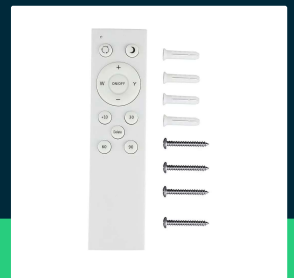

**LED 30W/60W/30W designer domelight with remote control  
CCT changing dimmable diamond cover**

SKU 2114921 EAN 3800157680448 VT-8557

Related products (SKUs): 1492, 14921

## TECHNICAL SPECIFICATION

Power	60W	Power factor	>0,9	Certifications	CE, EMC, ROHS
Luminous flux (lm)	6000 lm	CRI	80+	Efficacy (lm/W)	100 lm/W
Light color	CCT tunable white	Material	Plastic	Parameters	Diamond
Color temperature	3000K-6500K	Housing color	White	ETIM	ECO02892
Beam angle	360°	Dimming	TAK	CN code	8539 51 00
Voltage	230V	IP rating	IP20	EPREL	1213170
SKU	SKU 2114921	Color consistency	<6		
EAN barcode	3800157680448	Size	500x75mm		
Product code	VT-8557	Product weight	2,89		
Series	Ceiling lights	Volume	0,025196375		
Energy class	F	Pack length	510mm		
Base	Integrated LED fixture	Pack width	85mm		
Shape	Round	Pack height	510mm		
LED module type	SMD	Master carton	5		
Lifetime	20000h	Brand	V-TAC		
Input voltage	AC:220-240V,50/60Hz	Warranty	2y		

## Product description

- Ceiling fixture belonging to the family of modern V-TAC ceiling lamps
- Fixture available in 40W/60W/72W
- Remote control included - light color control from warm white to cold, night mode, timer and dimming
- High-quality power driver and LED chip
- Applications - living rooms, bedrooms, hotels, corridors, etc