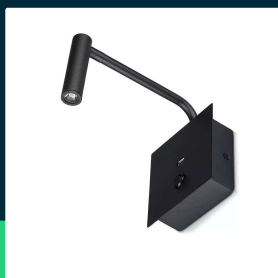

**3W LED hotel side light(wall lamp)with switch&USB port  
3000K black**

SKU 211487 EAN 3800157686396 VT-2943

Related products (SKUs): 1487

**TECHNICAL SPECIFICATION**

Power	3W	CRI	80+	Master carton	20
Luminous flux (lm)	150 lm	Material	Aluminium	Brand	V-TAC
Light color	Warm white	Housing color	Black	Warranty	3y
Color temperature	3000K	Type	Wall	Certifications	CE, EMC, ROHS
Beam angle	15°	Dimming	NIE	Efficacy (lm/W)	50 lm/W
Voltage	230V	IP rating	IP20	Parameters	Switch
SKU	SKU 211487	Ignition time (100%)	0.001s	ETIM	ECO02892
EAN barcode	3800157686396	Color consistency	<6	CN code	9405 29 40
Product code	VT-2943	On/Off cycles	>15000	EPREL	1245818
Series	Wall sconces	Operating conditions	-20° +45°		
Energy class	G	Size	120x120x45mm		
Base	Integrated LED fixture	Product weight	0,83		
LED module type	CREE LED	Volume	0,005148		
Lifetime	20000h	Pack length	185mm		
Frequency	50/60Hz	Pack width	130mm		
Power factor	>0,6	Pack height	225mm		

**3W LED hotel side light(wall lamp)with switch&USB port  
3000K black**

SKU 211487    EAN 3800157686396    VT-2943

Related products (SKUs): 1487

## Product description

- High-quality CREE LED chip
- Equipped with a switch and a USB socket
- 3-year warranty
- Material - Aluminum
- Dimensions 120x120x45mm