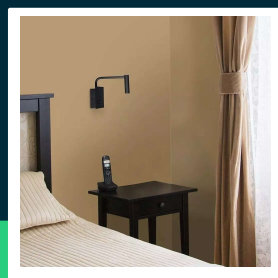

**3W LED hotel side light(wall lamp)with switch&USB port  
3000K black**

SKU 211487 EAN 3800157686396 VT-2943

Related products (SKUs): 1487

**TECHNICAL SPECIFICATION**

Power	3W	CRI	80+	Master carton	20
Luminous flux (lm)	150 lm	Material	Aluminium	Brand	V-TAC
Light color	Warm white	Housing color	Black	Warranty	3y
Color temperature	3000K	Type	Wall	Certifications	CE, EMC, ROHS
Beam angle	15°	Dimming	NIE	Efficacy (lm/W)	50 lm/W
Voltage	230V	IP rating	IP20	Parameters	Switch
SKU	SKU 211487	Ignition time (100%)	0.001s	ETIM	ECO02892
EAN barcode	3800157686396	Color consistency	<6	CN code	9405 29 40
Product code	VT-2943	On/Off cycles	>15000	EPREL	1245818
Series	Wall sconces	Operating conditions	-20° +45°		
Energy class	G	Size	120x120x45mm		
Base	Integrated LED fixture	Product weight	0,83		
LED module type	CREE LED	Volume	0,005148		
Lifetime	20000h	Pack length	185mm		
Frequency	50/60Hz	Pack width	130mm		
Power factor	>0,6	Pack height	225mm		

**3W LED hotel side light(wall lamp)with switch&USB port  
3000K black**

SKU 211487    EAN 3800157686396    VT-2943

Related products (SKUs): 1487

## Product description

- High-quality CREE LED chip
- Equipped with a switch and a USB socket
- 3-year warranty
- Material - Aluminum
- Dimensions 120x120x45mm