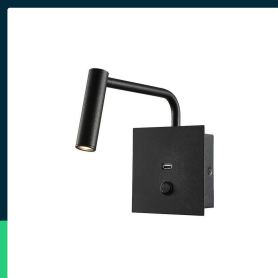

**3W LED hotel side light(wall lamp)with switch&USB port  
3000K black**

SKU 211487 EAN 3800157686396 VT-2943

Related products (SKUs): 1487

**TECHNICAL SPECIFICATION**

Power	3W	CRI	80+	Master carton	20
Luminous flux (lm)	150 lm	Material	Aluminium	Brand	V-TAC
Light color	Warm white	Housing color	Black	Warranty	3y
Color temperature	3000K	Type	Wall	Certifications	CE, EMC, ROHS
Beam angle	15°	Dimming	NIE	Efficacy (lm/W)	50 lm/W
Voltage	230V	IP rating	IP20	Parameters	Switch
SKU	SKU 211487	Ignition time (100%)	0.001s	ETIM	ECO02892
EAN barcode	3800157686396	Color consistency	<6	CN code	9405 29 40
Product code	VT-2943	On/Off cycles	>15000	EPREL	1245818
Series	Wall sconces	Operating conditions	-20° +45°		
Energy class	G	Size	120x120x45mm		
Base	Integrated LED fixture	Product weight	0,83		
LED module type	CREE LED	Volume	0,005148		
Lifetime	20000h	Pack length	185mm		
Frequency	50/60Hz	Pack width	130mm		
Power factor	>0,6	Pack height	225mm		

**3W LED hotel side light(wall lamp)with switch&USB port  
3000K black**

SKU 211487    EAN 3800157686396    VT-2943

Related products (SKUs): 1487

## Product description

- High-quality CREE LED chip
- Equipped with a switch and a USB socket
- 3-year warranty
- Material - Aluminum
- Dimensions 120x120x45mm