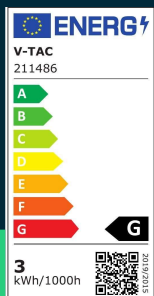

3W LED hotel side light white 3000K

SKU 211486 EAN 3800170206984 VT-2913

Related products (SKUs): 1486

TECHNICAL SPECIFICATION

Power	3W	Power factor	>0,6	Pack width	95mm
Luminous flux (lm)	180 lm	CRI	80+	Pack height	180mm
Light color	Warm white	Material	Aluminium	Master carton	40
Color temperature	3000K	Housing color	White	Brand	V-TAC
Beam angle	30°	Type	Wall	Warranty	3y
Voltage	230V	Dimming	NIE	Certifications	CE, EMC, ROHS
SKU	SKU 211486	IP rating	IP20	Efficacy (lm/W)	60 lm/W
EAN barcode	3800170206984	Ignition time (100%)	0.001s	Parameters	Without switch
Product code	VT-2913	Color consistency	<6	ETIM	ECO02892
Series	Wall sconces	Declared intensity (cd)	840.75 Cd Max.	CN code	9405 29 40
Energy class	G	On/Off cycles	>15000	EPREL	1569990
Base	Integrated LED fixture	Operating conditions	-20° +45°		
LED module type	CREE LED	Size	90x60x30mm		
Lifetime	20000h	Product weight	0,51		
Input voltage	AC:100-240V, 50/60Hz	Volume	0,00226		
Frequency	50/60Hz	Pack length	110mm		

**3W LED hotel side light white 3000K**

SKU 211486

EAN 3800170206984

VT-2913

Related products (SKUs): 1486

Product description

- High-quality CREE LED chip
- Available colors: white and black
- 3-year warranty
- Material - Aluminum
- Dimensions 90x60x30mm