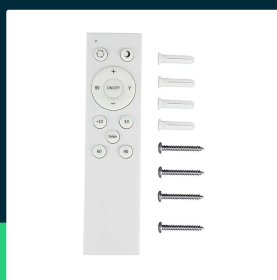

20W 40W 20W LED domelight with remote control CCT changeable 4000 70mm

SKU 2114761 EAN 3800157680431 VT-8402

Related products (SKUs): 1476, 14761

TECHNICAL SPECIFICATION

Power	40W	Power factor	>0,9	Certifications	CE, EMC, ROHS
Luminous flux (lm)	4000 lm	CRI	80+	Efficacy (lm/W)	100 lm/W
Light color	CCT tunable white	Material	PC	ETIM	ECO02892
Color temperature	3000K-6500K	Housing color	White	CN code	8539 51 00
Beam angle	120°	Dimming	TAK	EPREL	1213169
Voltage	230V	IP rating	IP20		
SKU	SKU 2114761	Color consistency	<6		
EAN barcode	3800157680431	Size	410x75mm		
Product code	VT-8402	Product weight	1,68		
Series	Ceiling lights	Volume	0,01550025		
Energy class	F	Pack length	420mm		
Base	Integrated LED fixture	Pack width	85mm		
Shape	Round	Pack height	420mm		
LED module type	SMD	Master carton	5		
Lifetime	20000h	Brand	V-TAC		
Input voltage	AC:175-265V, 50/60Hz	Warranty	2y		

20W 40W 20W LED domelight with remote control CCT changeable ?400 70mm

SKU 2114761 EAN 3800157680431 VT-8402

Related products (SKUs): 1476, 14761

Product description

- Ceiling fixture belonging to the family of modern V-TAC ceiling lamps
- Fixture available in 40W/60W/72W
- Remote control included - light color control from warm white to cold and dimming
- High-quality power driver and LED chip
- Applications - living rooms, bedrooms, hotels, corridors, etc