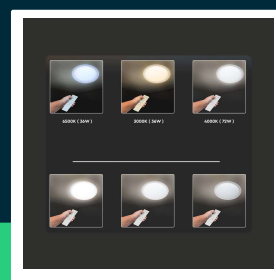

20W 40W 20W LED domelight with remote control CCT changeable 4000 70mm

SKU 2114761 EAN 3800157680431 VT-8402

Related products (SKUs): 1476, 14761

TECHNICAL SPECIFICATION

Power	40W	Power factor	>0,9	Certifications	CE, EMC, ROHS
Luminous flux (lm)	4000 lm	CRI	80+	Efficacy (lm/W)	100 lm/W
Light color	CCT tunable white	Material	PC	ETIM	ECO02892
Color temperature	3000K-6500K	Housing color	White	CN code	8539 51 00
Beam angle	120°	Dimming	TAK	EPREL	1213169
Voltage	230V	IP rating	IP20		
SKU	SKU 2114761	Color consistency	<6		
EAN barcode	3800157680431	Size	410x75mm		
Product code	VT-8402	Product weight	1,68		
Series	Ceiling lights	Volume	0,01550025		
Energy class	F	Pack length	420mm		
Base	Integrated LED fixture	Pack width	85mm		
Shape	Round	Pack height	420mm		
LED module type	SMD	Master carton	5		
Lifetime	20000h	Brand	V-TAC		
Input voltage	AC:175-265V, 50/60Hz	Warranty	2y		

20W 40W 20W LED domelight with remote control CCT changeable ?400 70mm

SKU 2114761 EAN 3800157680431 VT-8402

Related products (SKUs): 1476, 14761

Product description

- Ceiling fixture belonging to the family of modern V-TAC ceiling lamps
- Fixture available in 40W/60W/72W
- Remote control included - light color control from warm white to cold and dimming
- High-quality power driver and LED chip
- Applications - living rooms, bedrooms, hotels, corridors, etc