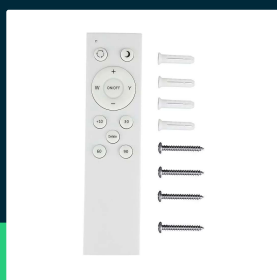

**LED 30W/60W/30W designer domelight with remote control  
CCT changing dimmable**

SKU 2114751 EAN 3800157680462 VT-8502

Related products (SKUs): 1475, 14751

## TECHNICAL SPECIFICATION

Power	60W	Power factor	>0,9	Warranty	2y
Luminous flux (lm)	6000 lm	CRI	80+	Certifications	CE, EMC, ROHS
Light color	CCT tunable white	Material	Plastic	Efficacy (lm/W)	100 lm/W
Color temperature	3000K-6500K	Housing color	White	ETIM	EC002892
Beam angle	360°	Type	Ceiling	CN code	8539 51 00
Voltage	230V	Dimming	TAK	EPREL	1213172
SKU	SKU 2114751	IP rating	IP20		
EAN barcode	3800157680462	Color consistency	<6		
Product code	VT-8502	Size	510x75mm		
Series	Ceiling lights	Product weight	2,715		
Energy class	F	Volume	0,025196375		
Base	Integrated LED fixture	Pack length	520mm		
Shape	Round	Pack width	90mm		
LED module type	SMD	Pack height	520mm		
Lifetime	20000h	Master carton	5		
Input voltage	AC:220-240V,50/60Hz	Brand	V-TAC		

## Product description

- Ceiling fixture belonging to the family of modern V-TAC ceiling lamps
- Fixture available in 40W/60W/72W
- Remote control included - light color control from warm white to cold, night mode, timer and dimming
- High-quality power driver and LED chip
- Applications - living rooms, bedrooms, hotels, corridors, etc