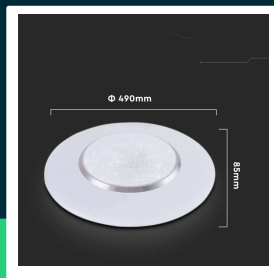

30W 60W 30W LED domelight with remote control CCT changeable ?450

SKU 2114621 EAN 3800157693950 VT-8504-N

Related products (SKUs): ---

TECHNICAL SPECIFICATION

Power	60W	Power factor	>0,9	Certifications	CE, EMC, ROHS
Luminous flux (lm)	4200 lm	CRI	80+	Efficacy (lm/W)	70 lm/W
Light color	CCT tunable white	Material	Plastic	ETIM	ECO02892
Color temperature	3000K-6500K	Housing color	White	CN code	8539 51 00
Beam angle	360°	Dimming	TAK	EPREL	1390021
Voltage	230V	IP rating	IP20		
SKU	SKU 2114621	Color consistency	<6		
EAN barcode	3800157693950	Size	490x85mm		
Product code	VT-8504-N	Product weight	1,92		
Series	Ceiling lights	Volume	0,04875		
Energy class	F	Pack length	500mm		
Base	Integrated LED fixture	Pack width	95mm		
Shape	Round	Pack height	500mm		
LED module type	SMD	Master carton	5		
Lifetime	20000h	Brand	V-TAC		
Input voltage	AC:220-240V,50/60Hz	Warranty	2y		

30W 60W 30W LED domelight with remote control CCT changeable ?450

SKU 2114621 EAN 3800157693950 VT-8504-N

Related products (SKUs): ---

Product description

- Ceiling fixture belonging to the family of modern V-TAC ceiling lamps
- Fixture available in 40W/60W/72W
- Remote control included - light color control from warm white to cold and dimming
- High-quality power driver and LED chip
- Applications - living rooms, bedrooms, hotels, corridors, etc