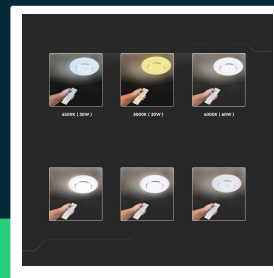

30W 60W 30W LED domelight with remote control CCT changeable ?450

SKU 2114621 EAN 3800157693950 VT-8504-N

Related products (SKUs): ---

TECHNICAL SPECIFICATION

Power	60W	Power factor	>0,9	Certifications	CE, EMC, ROHS
Luminous flux (lm)	4200 lm	CRI	80+	Efficacy (lm/W)	70 lm/W
Light color	CCT tunable white	Material	Plastic	ETIM	ECO02892
Color temperature	3000K-6500K	Housing color	White	CN code	8539 51 00
Beam angle	360°	Dimming	TAK	EPREL	1390021
Voltage	230V	IP rating	IP20		
SKU	SKU 2114621	Color consistency	<6		
EAN barcode	3800157693950	Size	490x85mm		
Product code	VT-8504-N	Product weight	1,92		
Series	Ceiling lights	Volume	0,04875		
Energy class	F	Pack length	500mm		
Base	Integrated LED fixture	Pack width	95mm		
Shape	Round	Pack height	500mm		
LED module type	SMD	Master carton	5		
Lifetime	20000h	Brand	V-TAC		
Input voltage	AC:220-240V,50/60Hz	Warranty	2y		

30W 60W 30W LED domelight with remote control CCT changeable ?450

SKU 2114621 EAN 3800157693950 VT-8504-N

Related products (SKUs): ---

Product description

- Ceiling fixture belonging to the family of modern V-TAC ceiling lamps
- Fixture available in 40W/60W/72W
- Remote control included - light color control from warm white to cold and dimming
- High-quality power driver and LED chip
- Applications - living rooms, bedrooms, hotels, corridors, etc