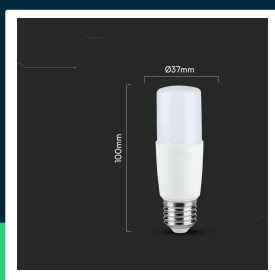

LED bulb SAMSUNG CHIP 7.5W E27 T37 plastic 6400K

SKU 21146 EAN 3800157677486 VT-237

Related products (SKUs): 144, 145, 146, 21144, 21145, 21146-6, 24033, 24034, 24035, 211446, 211456

TECHNICAL SPECIFICATION

Power	7,5W	Frequency	50Hz	Pack height	40mm
Equivalent power	50W	Power factor	>0,5	Master carton	200
Luminous flux (lm)	660 lm	CRI	80+	Quantity per pallet	6000
Light color	Cool white	Material	Plastic	Brand	V-TAC
Color temperature	6500K	Housing color	Matte opal	Warranty	5y
Beam angle	230°	Type	Light sources	Certifications	CE, EMC, ROHS
Voltage	230V	Dimming	NIE	Efficacy (lm/W)	90 lm/W
SKU	SKU 21146	IP rating	IP20	ETIM	EC001959
EAN barcode	3800157677486	Ignition time (100%)	0.001s	CN code	8539 52 00
Product code	VT-237	On/Off cycles	>20000	EPREL	1087092
Energy class	F	Operating conditions	-20° +45°		
Base	E27	Size	37x115mm		
Shape	T37	Product weight	0,053		
LED module type	SAMSUNG	Volume	0,000208		
Lifetime	20000h	Pack length	130mm		
Input voltage	AC:220-240V, 50Hz	Pack width	40mm		

**LED bulb SAMSUNG CHIP 7.5W E27 T37 plastic 6400K**

SKU 21146 EAN 3800157677486 VT-237

Related products (SKUs): 144, 145, 146, 21144, 21145, 21146-6, 24033, 24034, 24035, 211446, 211456

Product description