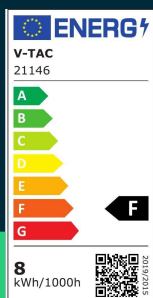

LED bulb SAMSUNG CHIP 7.5W E27 T37 plastic 6400K

SKU 21146 EAN 3800157677486 VT-237

Related products (SKUs): 144, 145, 146, 21144, 21145, 21146-6, 24033, 24034, 24035, 211446, 211456

TECHNICAL SPECIFICATION

Power	7,5W	Frequency	50Hz	Pack height	40mm
Equivalent power	50W	Power factor	>0,5	Master carton	200
Luminous flux (lm)	660 lm	CRI	80+	Quantity per pallet	6000
Light color	Cool white	Material	Plastic	Brand	V-TAC
Color temperature	6500K	Housing color	Matte opal	Warranty	5y
Beam angle	230°	Type	Light sources	Certifications	CE, EMC, ROHS
Voltage	230V	Dimming	NIE	Efficacy (lm/W)	90 lm/W
SKU	SKU 21146	IP rating	IP20	ETIM	EC001959
EAN barcode	3800157677486	Ignition time (100%)	0.001s	CN code	8539 52 00
Product code	VT-237	On/Off cycles	>20000	EPREL	1087092
Energy class	F	Operating conditions	-20° +45°		
Base	E27	Size	37x115mm		
Shape	T37	Product weight	0,053		
LED module type	SAMSUNG	Volume	0,000208		
Lifetime	20000h	Pack length	130mm		
Input voltage	AC:220-240V, 50Hz	Pack width	40mm		

- SAMSUNG LED chip
- Energy consumption lower by 80% compared to traditional light sources
- Very long life
- No UV or IR radiation
- Instant start and 100% light

GPSR Information

- Manufacturer: V-TAC Europe Ltd. Address: bul. "Rozhen" 41, 1271 Sofia, Bulgaria, office@v-tac.eu
- Importer: V-TAC Europe Ltd. Address: bul. "Rozhen" 41, 1271 Sofia, Bulgaria, office@v-tac.eu
- Distributor and importer in Poland: Led Europe Sp. z o.o. Address: ul. Starorudzka 12E 93-491 Łódź, Poland, biuro@led-europe.pl
- Documents confirming compliance of products with applicable safety standards are available on the website www.v-tac.eu. If the required documentation is not available, please contact the local distributor: biuro@led-europe.pl
- If you have any problems with the product, contact the distributor in Poland: biuro@led-europe.pl
- Country of production: China