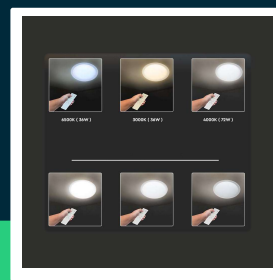

**LED 30W/60W/30W designer domelight with remote control  
CCT changing dimmable starry cover**

SKU 2114551 EAN 3800157687188 VT-8555

Related products (SKUs): 1455, 14551

## TECHNICAL SPECIFICATION

Power	60W	Power factor	>0,9	Certifications	CE, EMC, ROHS
Luminous flux (lm)	6000 lm	CRI	80+	Efficacy (lm/W)	100 lm/W
Light color	CCT tunable white	Material	PC	ETIM	ECO02892
Color temperature	3000K-6500K	Housing color	White	CN code	8539 51 00
Beam angle	120°	Dimming	TAK	EPREL	1251740
Voltage	230V	IP rating	IP20		
SKU	SKU 2114551	Color consistency	<6		
EAN barcode	3800157687188	Size	565x75mm		
Product code	VT-8555	Product weight	1,91		
Series	Ceiling lights	Volume	0,031409375		
Energy class	F	Pack length	575mm		
Base	Integrated LED fixture	Pack width	85mm		
Shape	Round	Pack height	575mm		
LED module type	SMD	Master carton	5		
Lifetime	20000h	Brand	V-TAC		
Input voltage	AC:175-265V, 50/60Hz	Warranty	2y		

## Product description

- Ceiling fixture belonging to the family of modern V-TAC ceiling lamps
- Fixture available in 40W/60W/72W
- Remote control included - light color control from warm white to cold and dimming
- High-quality power driver and LED chip
- Applications - living rooms, bedrooms, hotels, corridors, etc