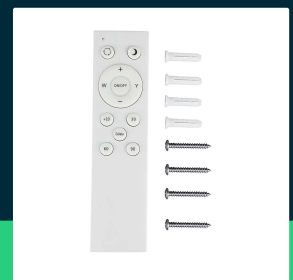

**LED 30W/60W/30W designer domelight with remote control  
CCT changing dimmable starry cover**

SKU 2114551 EAN 3800157687188 VT-8555

Related products (SKUs): 1455, 14551

## TECHNICAL SPECIFICATION

Power	60W	Power factor	>0,9	Certifications	CE, EMC, ROHS
Luminous flux (lm)	6000 lm	CRI	80+	Efficacy (lm/W)	100 lm/W
Light color	CCT tunable white	Material	PC	ETIM	ECO02892
Color temperature	3000K-6500K	Housing color	White	CN code	8539 51 00
Beam angle	120°	Dimming	TAK	EPREL	1251740
Voltage	230V	IP rating	IP20		
SKU	SKU 2114551	Color consistency	<6		
EAN barcode	3800157687188	Size	565x75mm		
Product code	VT-8555	Product weight	1,91		
Series	Ceiling lights	Volume	0,031409375		
Energy class	F	Pack length	575mm		
Base	Integrated LED fixture	Pack width	85mm		
Shape	Round	Pack height	575mm		
LED module type	SMD	Master carton	5		
Lifetime	20000h	Brand	V-TAC		
Input voltage	AC:175-265V, 50/60Hz	Warranty	2y		

## Product description

- Ceiling fixture belonging to the family of modern V-TAC ceiling lamps
- Fixture available in 40W/60W/72W
- Remote control included - light color control from warm white to cold and dimming
- High-quality power driver and LED chip
- Applications - living rooms, bedrooms, hotels, corridors, etc