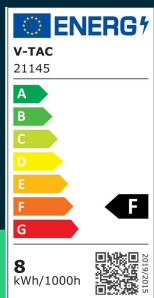

7.5W T37 plastic bulb SAMSUNG CHIP colorcode:4000K E27

SKU 21145 EAN 3800170225725 VT-237

Related products (SKUs): 144, 145, 146, 21144, 21146, 21146-6, 24033, 24034, 24035, 211446, 211456

TECHNICAL SPECIFICATION

Power	7,5W	Frequency	50Hz	Pack height	102mm
Equivalent power	50W	Power factor	>0,5	Master carton	200
Luminous flux (lm)	660 lm	CRI	80+	Quantity per pallet	6000
Light color	Neutral white	Material	Plastic	Brand	V-TAC
Color temperature	4000K	Housing color	Matte opal	Warranty	5y
Beam angle	230°	Type	Light sources	Certifications	CE, EMC, ROHS
Voltage	230V	Dimming	NIE	Efficacy (lm/W)	90 lm/W
SKU	SKU 21145	IP rating	IP20	ETIM	EC001959
EAN barcode	3800170225725	Ignition time (100%)	0.001s	CN code	8539 52 00
Product code	VT-237	On/Off cycles	>20000	EPREL	2032446
Energy class	F	Operating conditions	-20° +45°		
Base	E27	Size	37x100mm		
Shape	T37	Product weight	0,03		
LED module type	SAMSUNG	Volume	0,00018		
Lifetime	20000h	Pack length	37mm		
Input voltage	AC:220-240V, 50Hz	Pack width	37mm		

7.5W T37 plastic bulb SAMSUNG CHIP colorcode:4000K E27

SKU 21145 EAN 3800170225725 VT-237

Related products (SKUs): 144, 145, 146, 21144, 21146, 21146-6, 24033, 24034, 24035, 211446, 211456

Product description