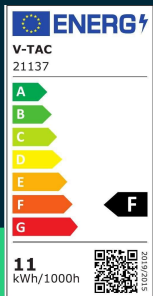

LED bulb SAMSUNG CHIP 11W E27 R80 plastic 6400K

SKU 21137 EAN 3800170207370 VT-280

Related products (SKUs): 135, 136, 137, 21135, 21136, 211356, 211366, 211376

TECHNICAL SPECIFICATION

Power	11W	Frequency	50Hz	Pack height	115mm
Equivalent power	75W	Power factor	>0.7	Master carton	100
Luminous flux (lm)	1055 lm	CRI	80+	Brand	V-TAC
Light color	Cool white	Material	Plastic	Warranty	5y
Color temperature	6500K	Housing color	Matte opal	Certifications	CE, EMC, ROHS
Beam angle	120°	Type	Light sources	Efficacy (lm/W)	95 lm/W
Voltage	230V	Dimming	NIE	ETIM	EC001959
SKU	SKU 21137	IP rating	IP20	CN code	8539 52 00
EAN barcode	3800170207370	Ignition time (100%)	0.001s	EPREL	1554296
Product code	VT-280	On/Off cycles	>20000		
Energy class	F	Operating conditions	-20° +45°		
Base	E27	Size	80x112mm		
Shape	R80	Product weight	0,07		
LED module type	SAMSUNG	Volume	0,00087		
Lifetime	20000h	Pack length	80mm		
Input voltage	AC:220-240V, 50Hz	Pack width	80mm		

LED bulb SAMSUNG CHIP 11W E27 R80 plastic 6400K

SKU 21137 EAN 3800170207370 VT-280

Related products (SKUs): 135, 136, 137, 21135, 21136, 211356, 211366, 211376

Product description

- SAMSUNG LED chip
- Energy consumption lower by 80% compared to traditional light sources
- Very long life
- No UV or IR radiation
- Instant start and 100% light