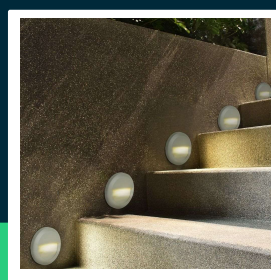

2W LED step light 3000K white body round

SKU 211315 EAN 3800157688864 VT-1142

Related products (SKUs): 1314, 1315, 1317, 1319, 1316, 211314, 211316, 211317, 211319

TECHNICAL SPECIFICATION

Power	2W	Power factor	>0,5	Pack height	155mm
Equivalent power	10W	CRI	80+	Master carton	50
Luminous flux (lm)	80 lm	Material	PC	Quantity per pallet	1500
Light color	Warm white	Housing color	White	Brand	V-TAC
Color temperature	3000K	Type	Stair lights	Warranty	2y
Beam angle	50°	Dimming	NIE	Certifications	CE, EMC, ROHS
Voltage	230V	IP rating	IP65	Efficacy (lm/W)	40 lm/W
SKU	SKU 211315	Rotation	NIE	ETIM	ECO02892
EAN barcode	3800157688864	Ignition time (100%)	0.001s	CN code	8539 51 00
Product code	VT-1142	Color consistency	<6	EPREL	1254620
Energy class	G	On/Off cycles	>15000		
Base	Integrated LED fixture	Operating conditions	-20° +45°		
Shape	Round	Size	150x27mm		
LED module type	SMD	Product weight	0,26		
Lifetime	20000h	Pack length	155mm		
Frequency	50/60Hz	Pack width	38mm		

2W LED step light 3000K white body round

SKU 211315 EAN 3800157688864 VT-1142

Related products (SKUs): 1314, 1315, 1317, 1319, 1316, 211314, 211316, 211317, 211319

Product description

- Direct power supply 220-230V, no power supply required
- High IP65 rating
- Modern design
- No UV radiation
- No flickering effect
- The highest quality power supply with the lowest power factor
- Easy installation
- Low operating costs